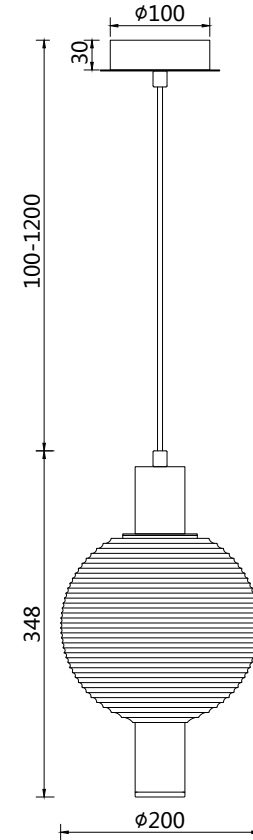

Instruction

P060PL-01N

1 x GU10 (28W)
Recommended to use with LED bulbs

Pendant Lamps

Model: P060PL-01N
Collection: Pendant
Series: Rueca