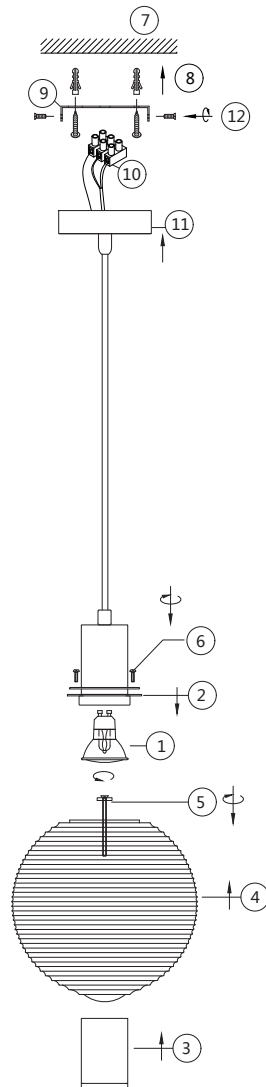

Instruction

P060PL-01N

1 x GU10 (28W)
Recommended to use with LED bulbs

Pendant Lamps

Model: P060PL-01N
Collection: Pendant
Series: Rueca