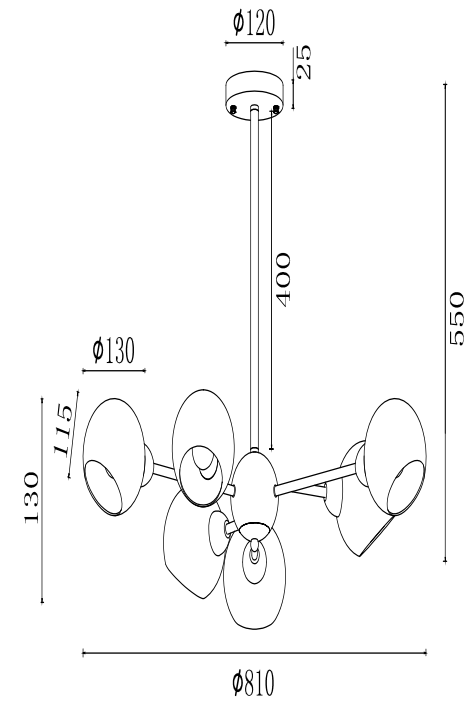

FREYA
TRADITION OF QUALITY

Instruction

FR5121PL-06G

6 x E14 (40W)

Model: FR5121PL-06G
Collection: Modern
Series: Sherry

Ceiling Lamps