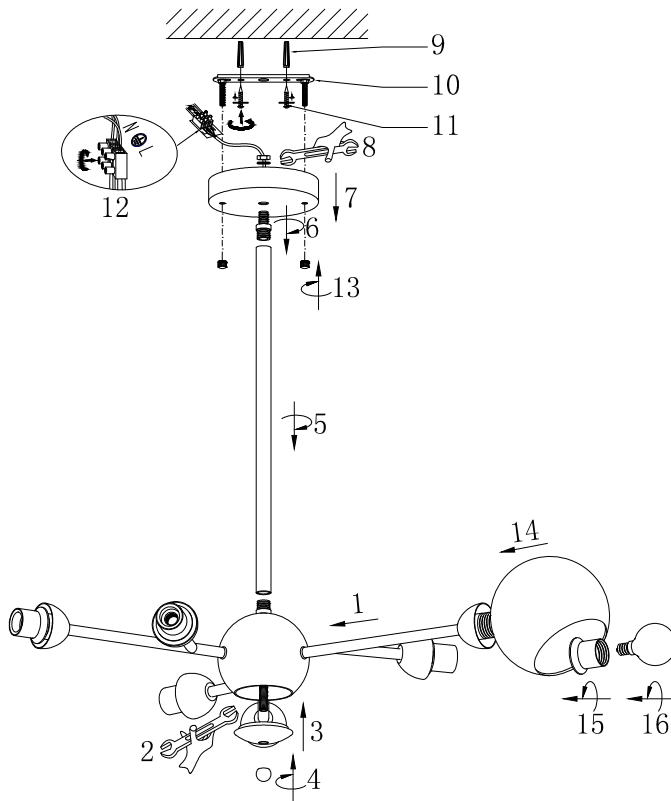

FREYA
TRADITION OF QUALITY

Instruction

FR5121PL-06G

6 x E14 (40W)

Model: FR5121PL-06G
Collection: Modern
Series: Sherry

Ceiling Lamps