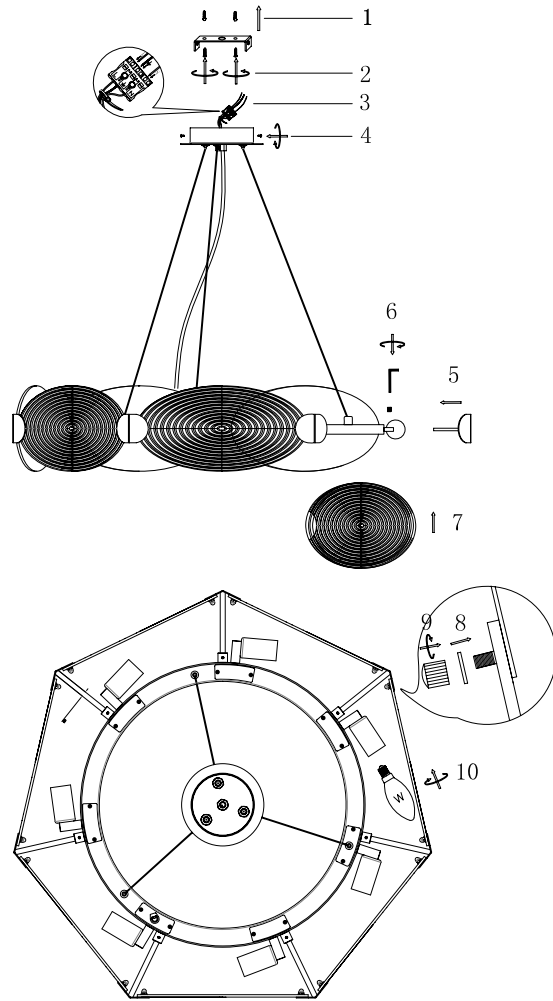

# Instruction

MOD022PL-07S

7 x E14 (40W)

Model: MOD022PL-07S  
Collection: Neoclassic  
Series: Houston

Ceiling Lamps