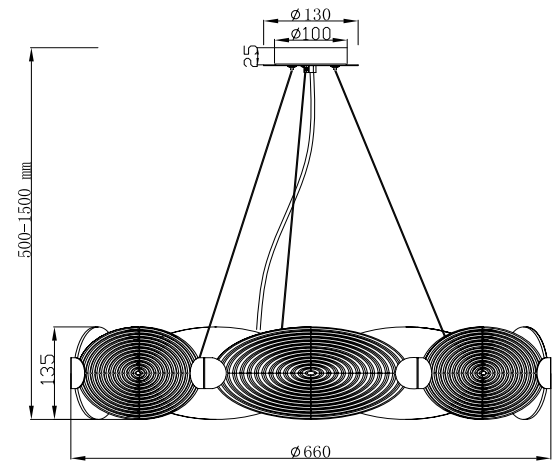

# Instruction

MOD022PL-07S

7 x E14 (40W)

Model: MOD022PL-07S  
Collection: Neoclassic  
Series: Houston

Ceiling Lamps