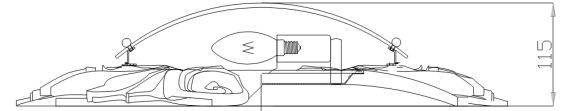

Instruction

Collection: CEILING & WALL
Series: TAMINA
Model: C901-CL-04-W
Wall & ceiling

4 x E14 (40W)

MAYTONI
DECORATIVE LIGHTING
www.maytoni.de