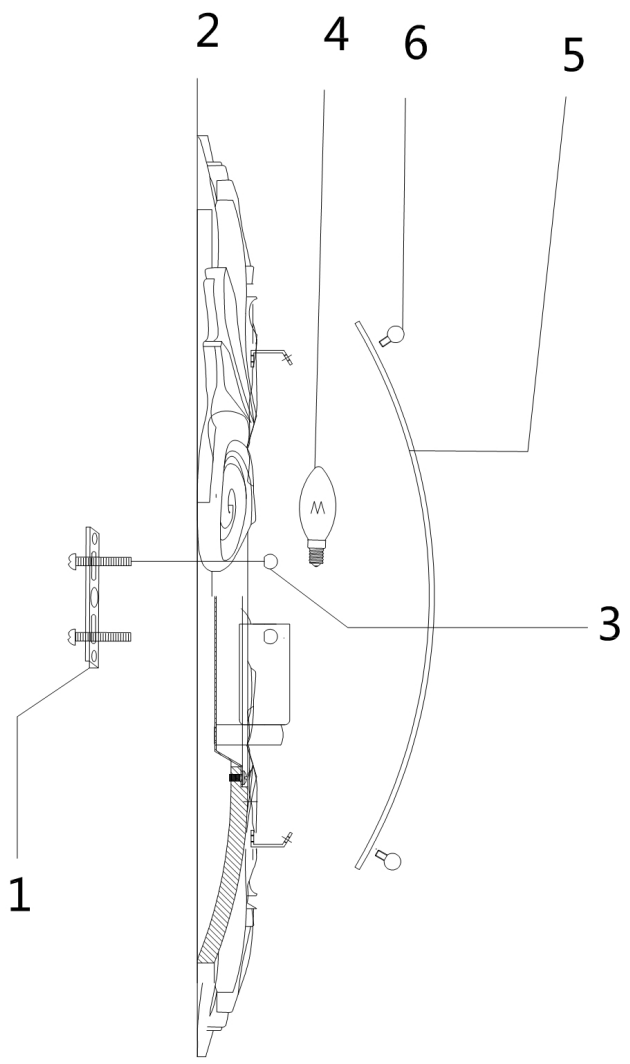

Instruction

Collection: CEILING & WALL
Series: TAMINA
Model: C901-CL-04-W
Wall & ceiling

4 x E14 (40W)

MAYTONI
DECORATIVE LIGHTING
www.maytoni.de