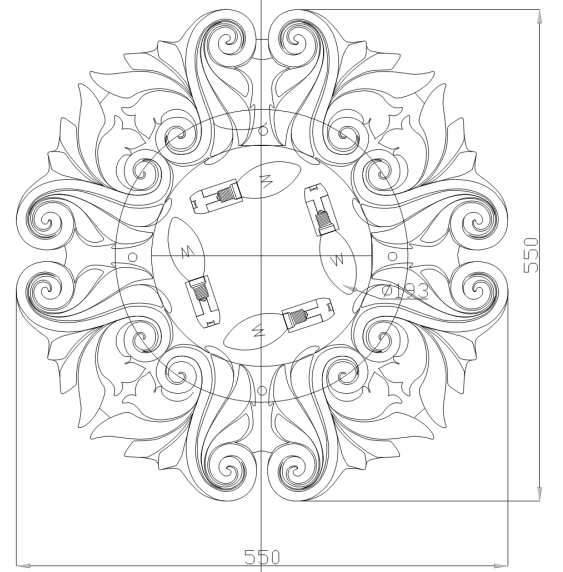

Instruction

Collection: CEILING & WALL
Series: TAMINA
Model: C901-CL-04-W
Wall & ceiling

4 x E14 (40W)

MAYTONI
DECORATIVE LIGHTING
www.maytoni.de