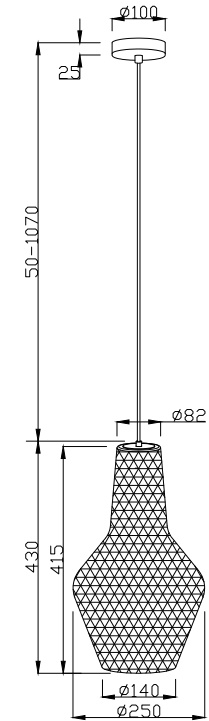

# Instruction

P055PL-01B

1 x E27 (40W)  
Recommended to use with LED bulbs

Model: P055PL-01B  
Collection: Pendant  
Series: Tommy

Pendant Lamps