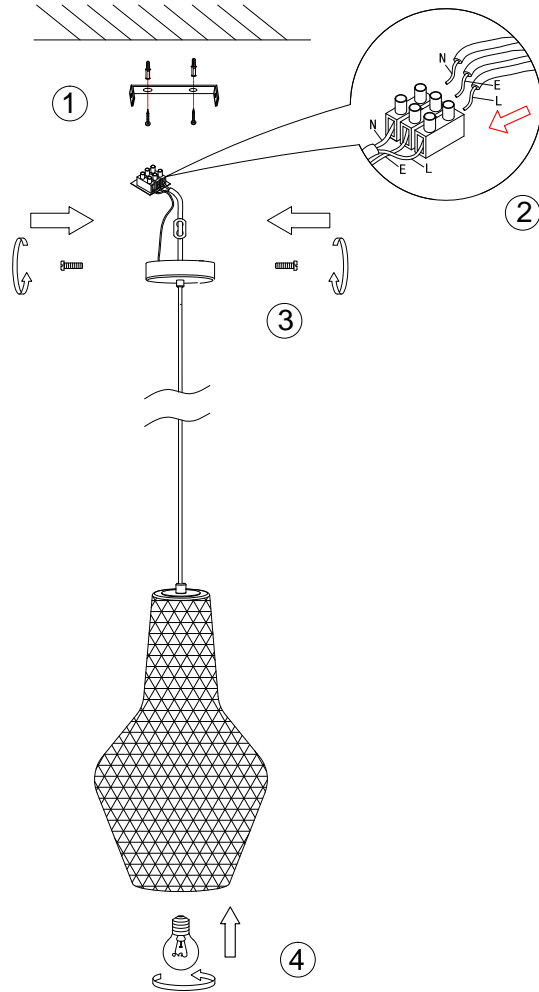

# Instruction

P055PL-01B

1 x E27 (40W)  
Recommended to use with LED bulbs

Model: P055PL-01B  
Collection: Pendant  
Series: Tommy

Pendant Lamps