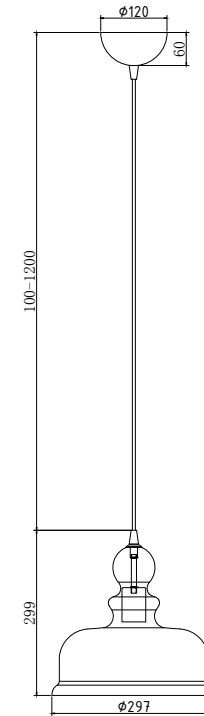

Instruction

P001PL-01BZ

1 x E27 (60W)

Model: P001PL-01BZ
Collection: Pendant
Series: Tone

Pendant Lamps