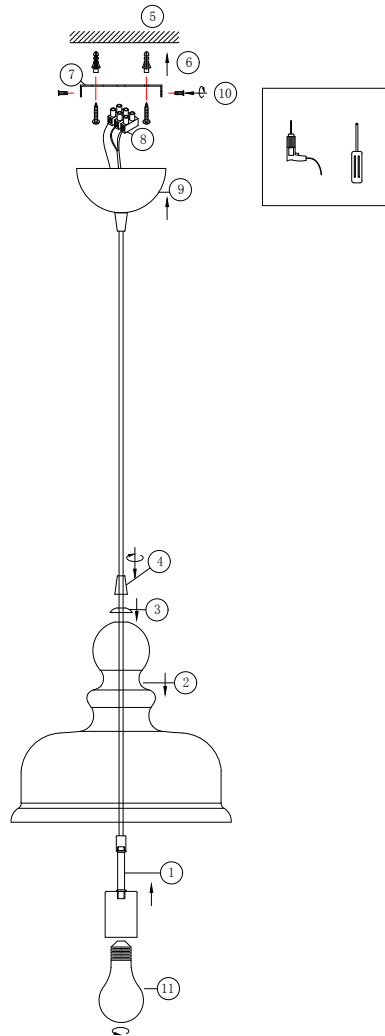

Instruction

P001PL-01BZ

1 x E27 (60W)

Model: P001PL-01BZ
Collection: Pendant
Series: Tone

Pendant Lamps