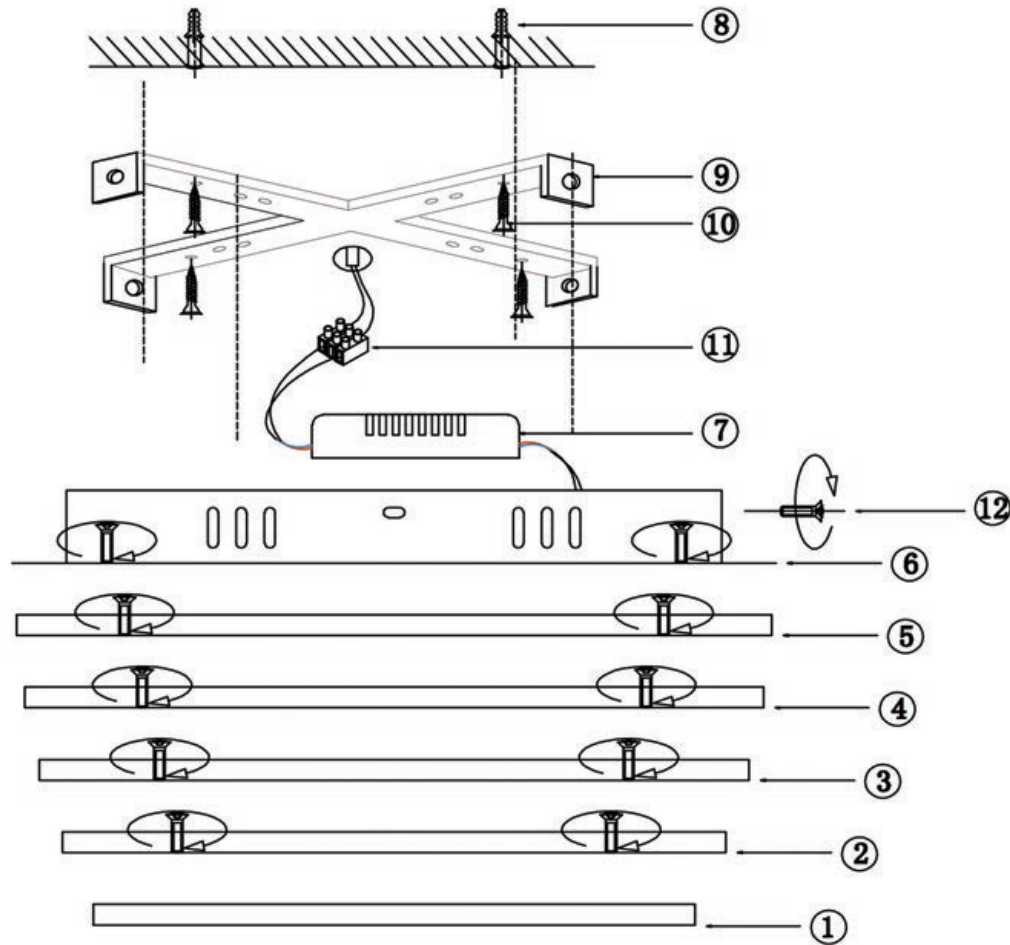

FREYA
TRADITION OF QUALITY

Instruction

FR6005CL-L60W

MAX 60W
4500 Lumen

Model: FR6005CL-L60W
Series: Severus

Ceiling Lamps