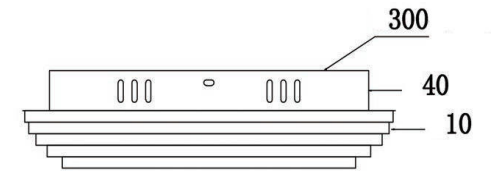

FREYA
TRADITION OF QUALITY

Instruction

FR6005CL-L60W

MAX 60W
4500 Lumen

Model: FR6005CL-L60W
Series: Severus

Ceiling Lamps