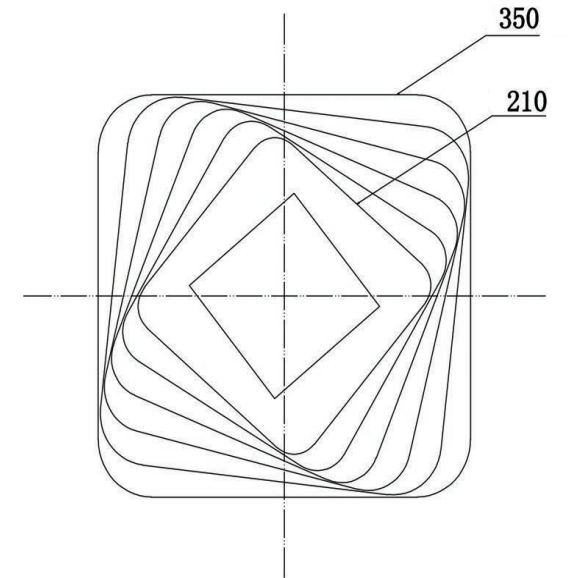

FREYA
TRADITION OF QUALITY

Instruction

FR6005CL-L60W

MAX 60W
4500 Lumen

Model: FR6005CL-L60W
Series: Severus

Ceiling Lamps