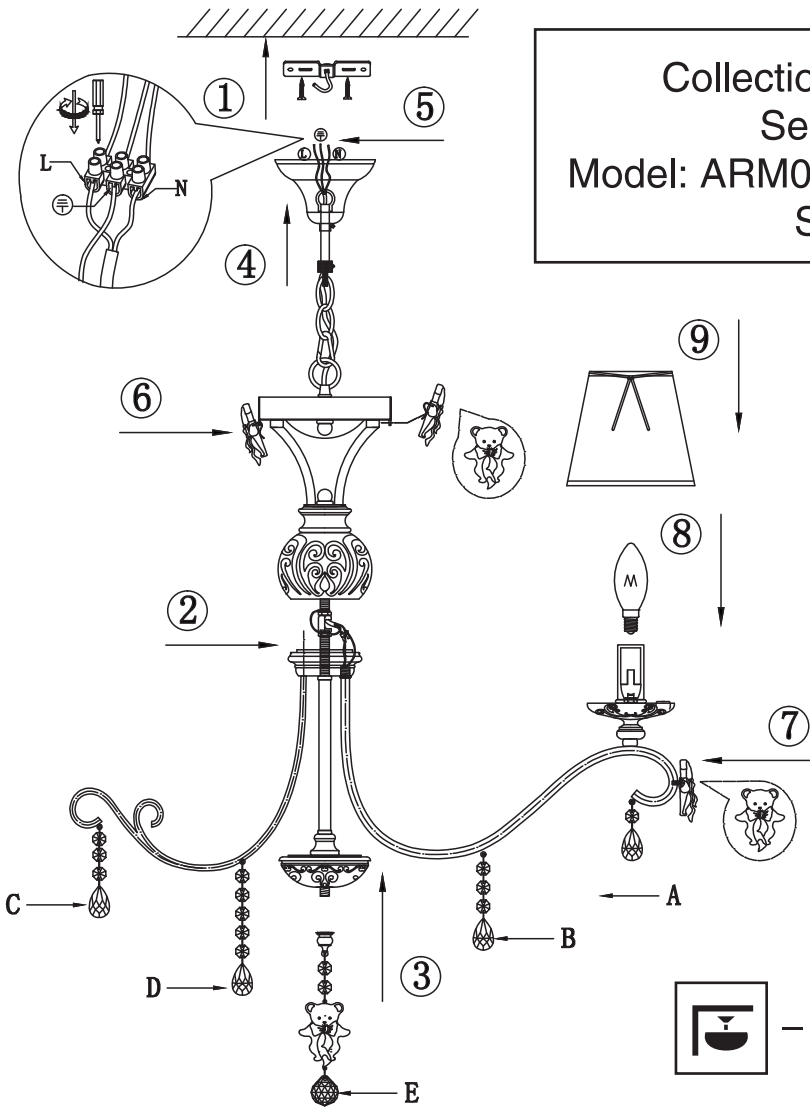

Instruction

Collection: Elegant
 Series: Laurie
 Model: ARM033-07-BL
 Suspended

- A=7
- B=7
- C=7
- D=7
- E=1

 – Suspended

7 x E14 (40w)

MAYTONI
 DECORATIVE LIGHTING

www.maytoni.de