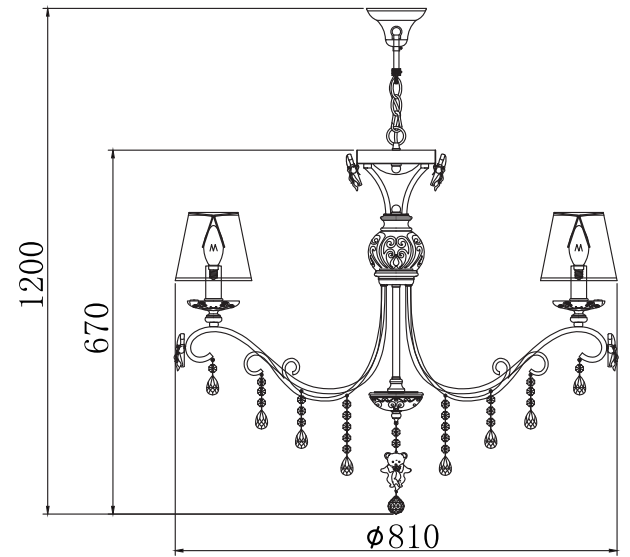

Instruction

Collection: Elegant
 Series: Laurie
 Model: ARM033-07-BL
 Suspended

- A=7
- B=7
- C=7
- D=7
- E=1

 – Suspended

7 x E14 (40w)

MAYTONI
 DECORATIVE LIGHTING

www.maytoni.de