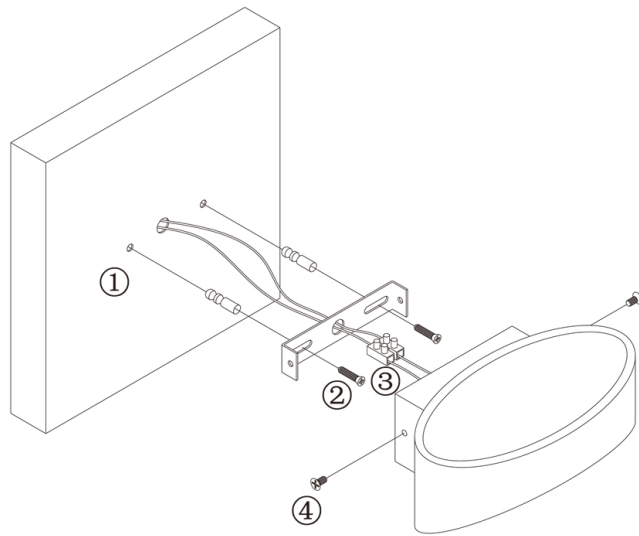

# Instruction

Collection: CEILING & WALL

Series: TRAME

Model: C806WL-L5B

Wall

- Wall

max 5W  
380 LM

**MAYTONI**  
DECORATIVE LIGHTING