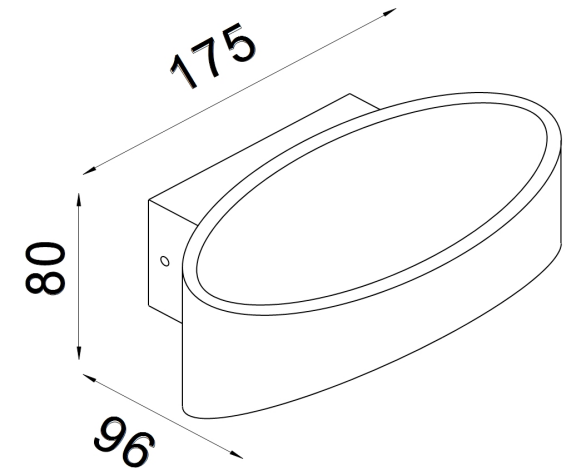

# Instruction

Collection: CEILING & WALL

Series: TRAME

Model: C806WL-L5B

Wall

- Wall

max 5W  
380 LM

**MAYTONI**  
DECORATIVE LIGHTING