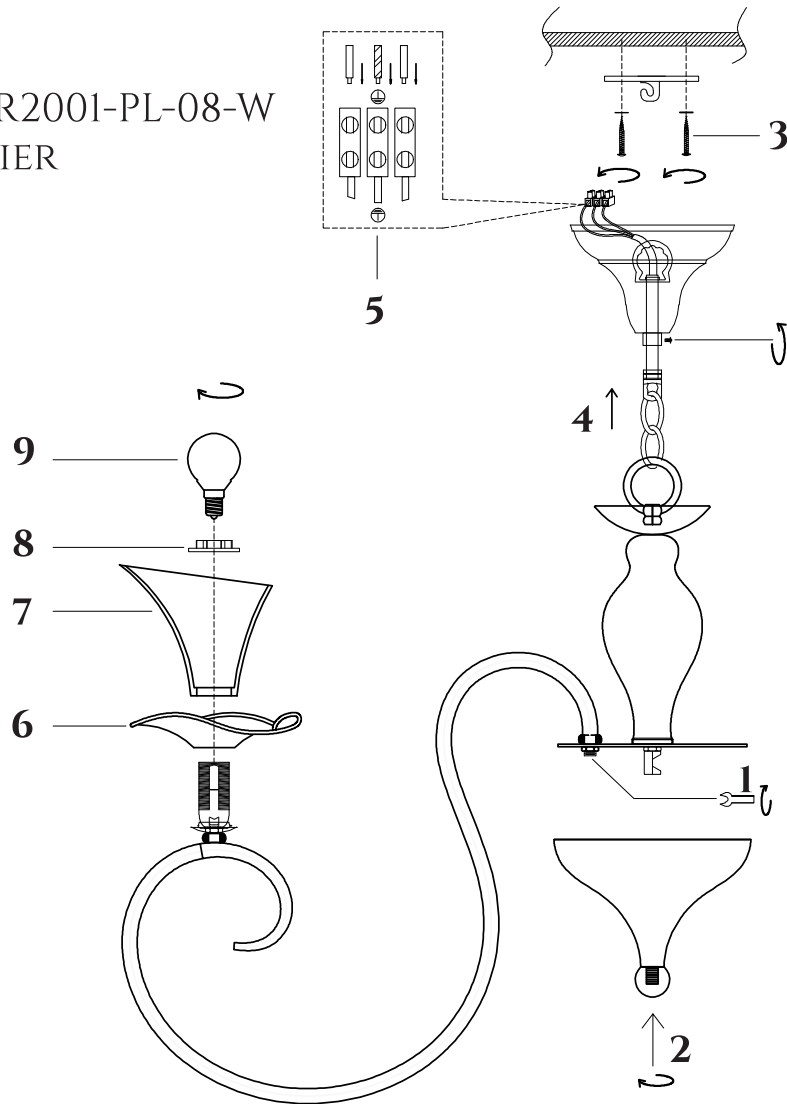

# INSTRUCTION

**MODEL:** FR2001-PL-08-W  
CHANDELIER

8 X E14 (40W)

FREYA-LIGHT.COM