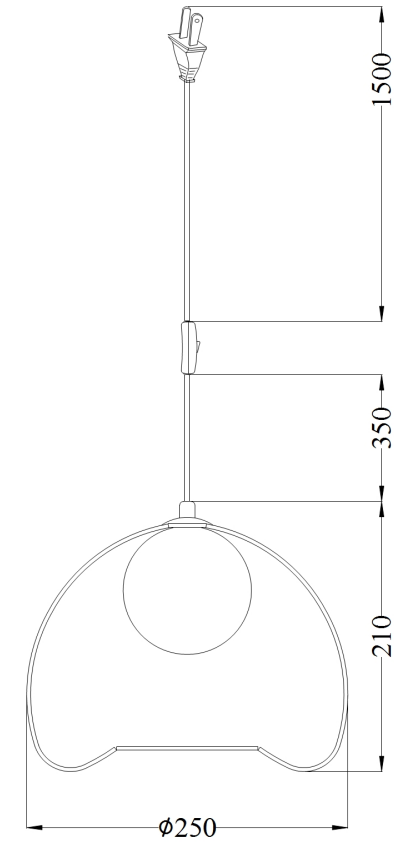

# Instruction

Collection: MODERN  
Series: POLLY  
Model: MOD542TL-01G  
Mobile

- Mobile

1 x G9 (28W)

**MAYTONI**  
DECORATIVE LIGHTING

[www.maytoni.de](http://www.maytoni.de)