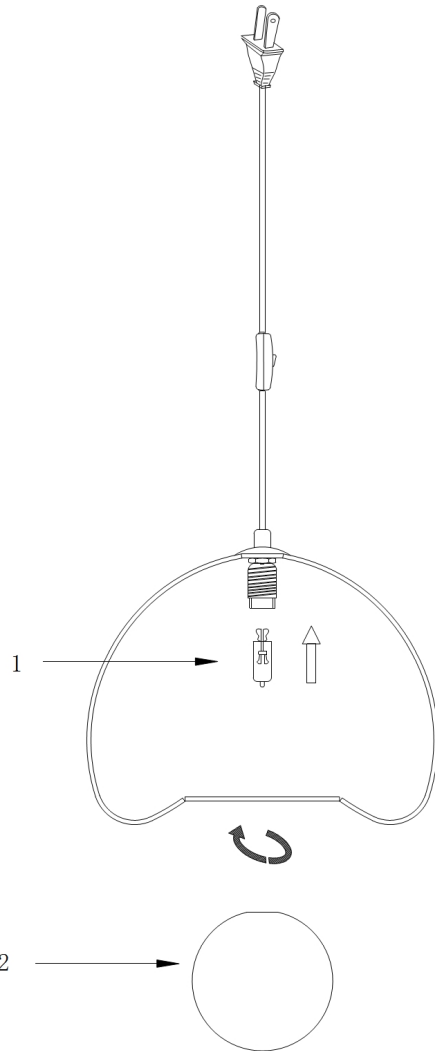

# Instruction

Collection: MODERN  
Series: POLLY  
Model: MOD542TL-01G  
Mobile

- Mobile

1 x G9 (28W)

**MAYTONI**  
DECORATIVE LIGHTING

[www.maytoni.de](http://www.maytoni.de)