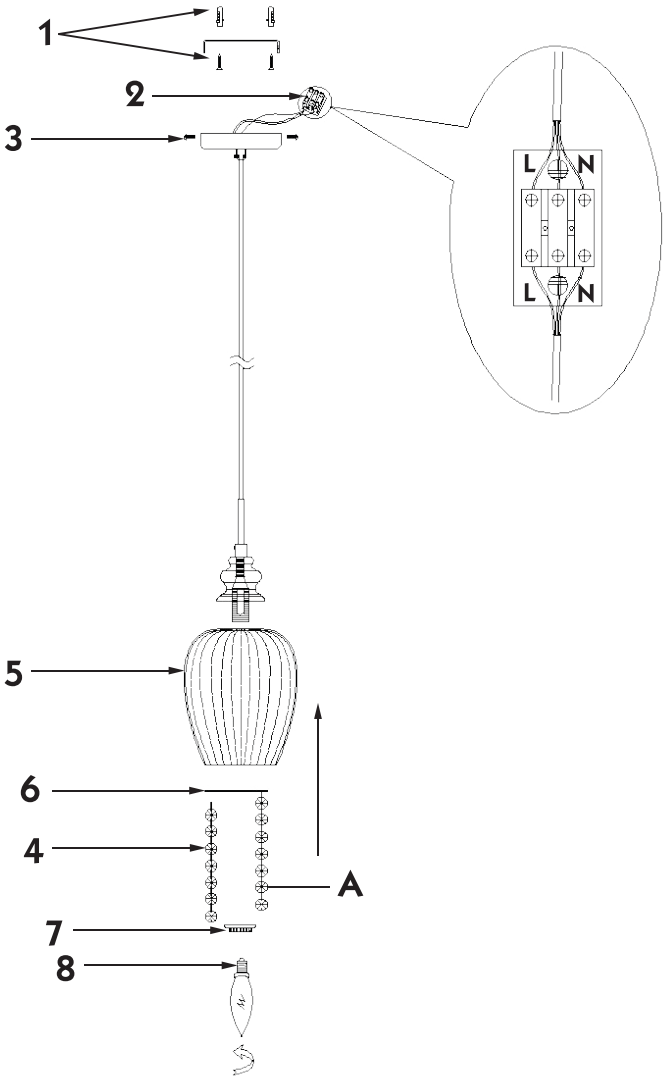

Instruction

Collection: Modern
Series: Blues
Model: MOD044-PL-01-N
Pendant lamp

A = 9

– Pendant lamp

1 x E14 (40w)

MAYTONI
DECORATIVE LIGHTING

www.maytoni.de