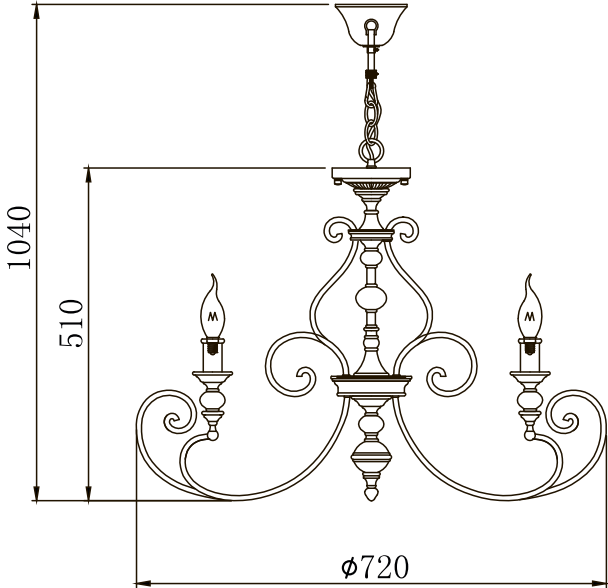

Instruction

Collection: House
Series: Karina
Model: H631-PL-06-B
Pendant Lamps

 - Pendant Lamps

6 x E14 (60w)

MAYTONI
DECORATIVE LIGHTING

www.maytoni.de