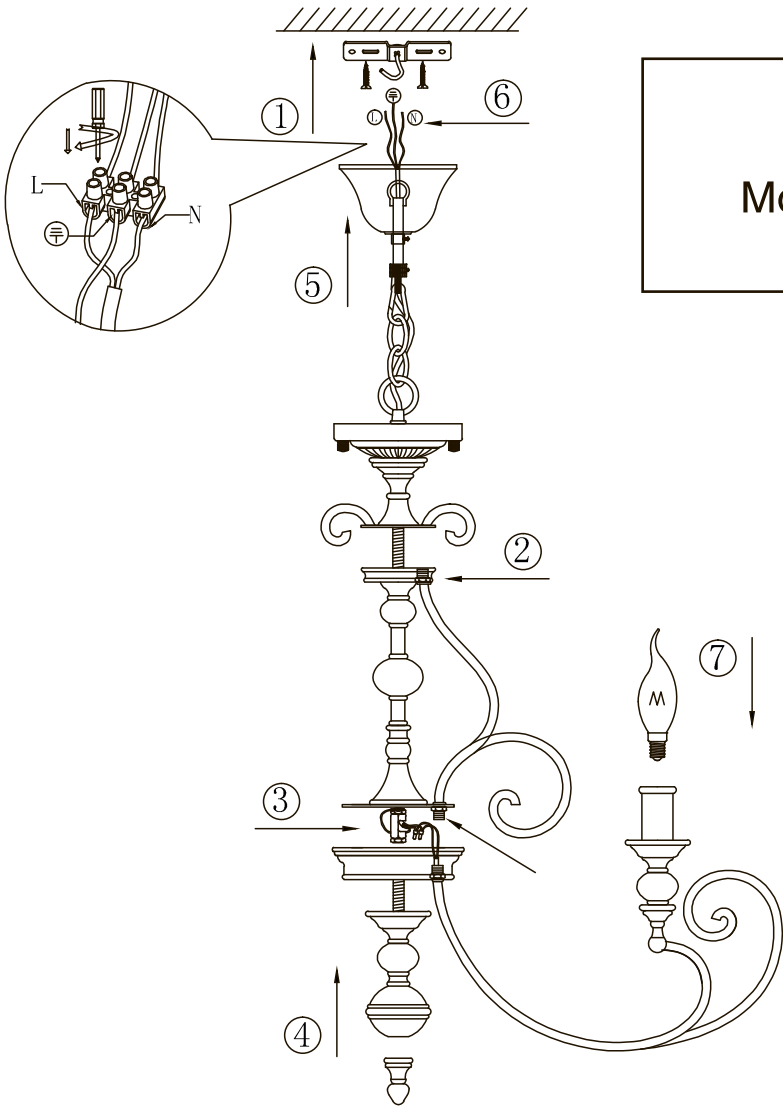

Instruction

Collection: House
Series: Karina
Model: H631-PL-06-B
Pendant Lamps

 - Pendant Lamps

6 x E14 (60w)

MAYTONI
DECORATIVE LIGHTING

www.maytoni.de