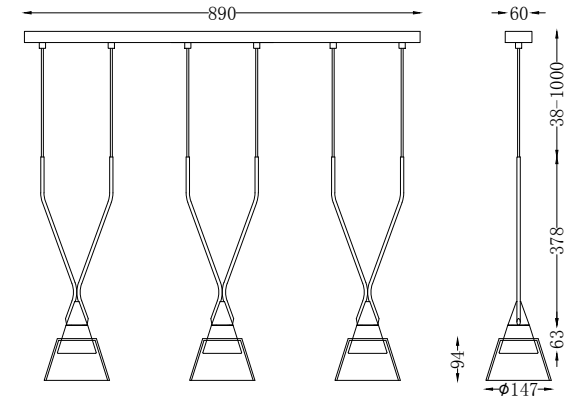

Instruction

P063PL-03B

3 x GU10 (40W)
Recommended to use with LED bulbs

Model: P063PL-03B
Collection: Pendant
Series: New Series 063

Pendant Lamps