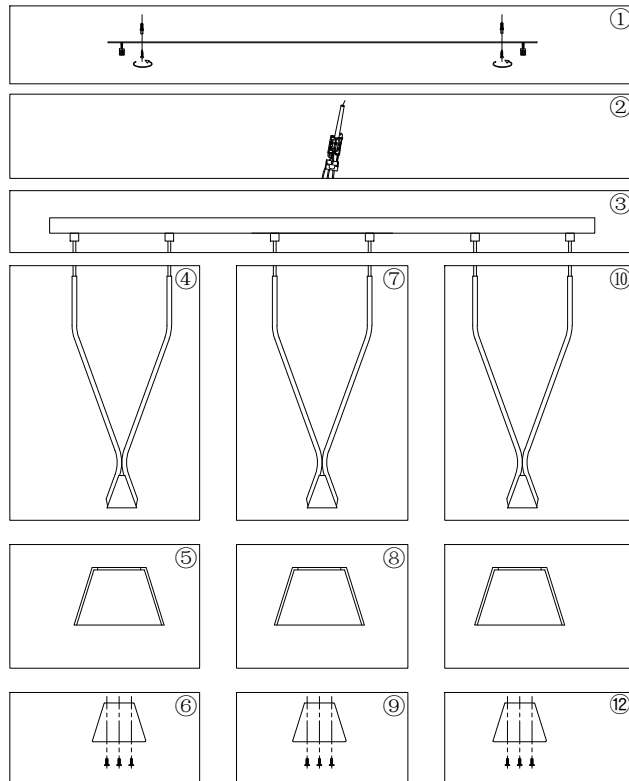

Instruction

P063PL-03B

3 x GU10 (40W)
Recommended to use with LED bulbs

Model: P063PL-03B
Collection: Pendant
Series: New Series 063

Pendant Lamps