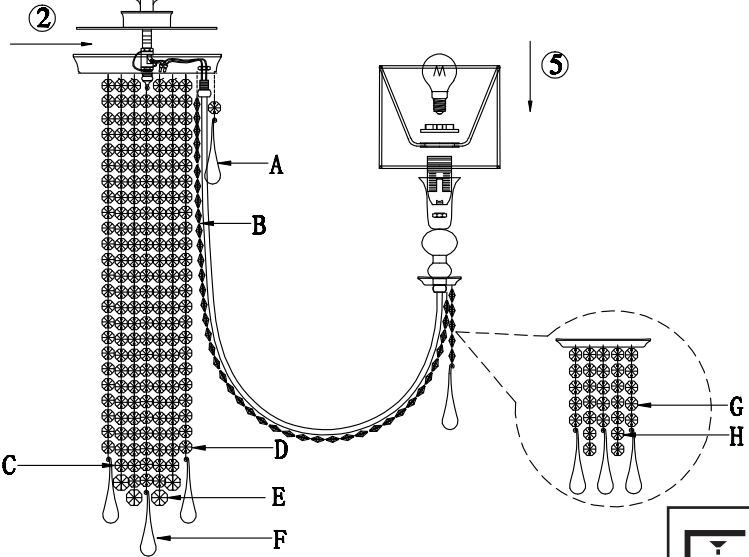

Instruction

Collection: House
 Series: Beince
 Model: H018-PL-08-NG
 Pendant Lamps

- Pendant Lamps

 8 x E14 (40w)

MAYTONI
 DECORATIVE LIGHTING

www.maytoni.de