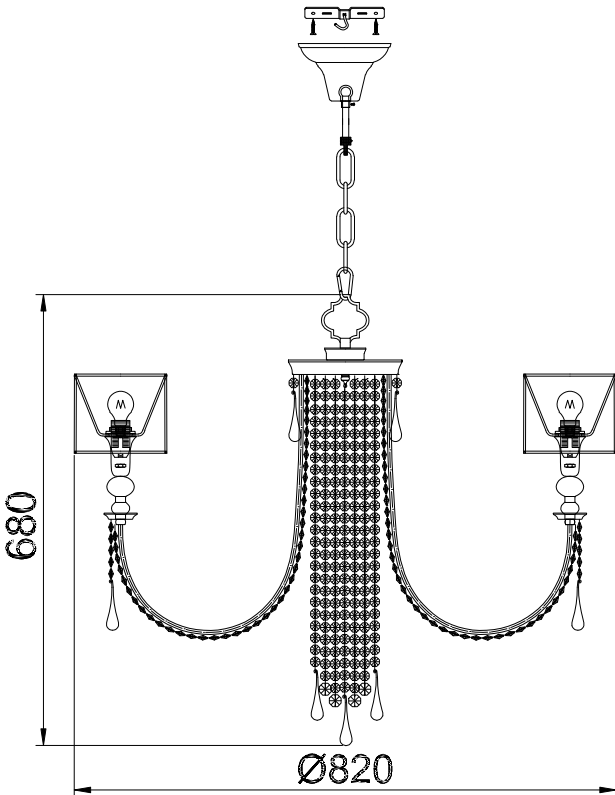

Instruction

Collection: House
 Series: Beince
 Model: H018-PL-08-NG
 Pendant Lamps

- Pendant Lamps

 8 x E14 (40w)

MAYTONI
 DECORATIVE LIGHTING

www.maytoni.de