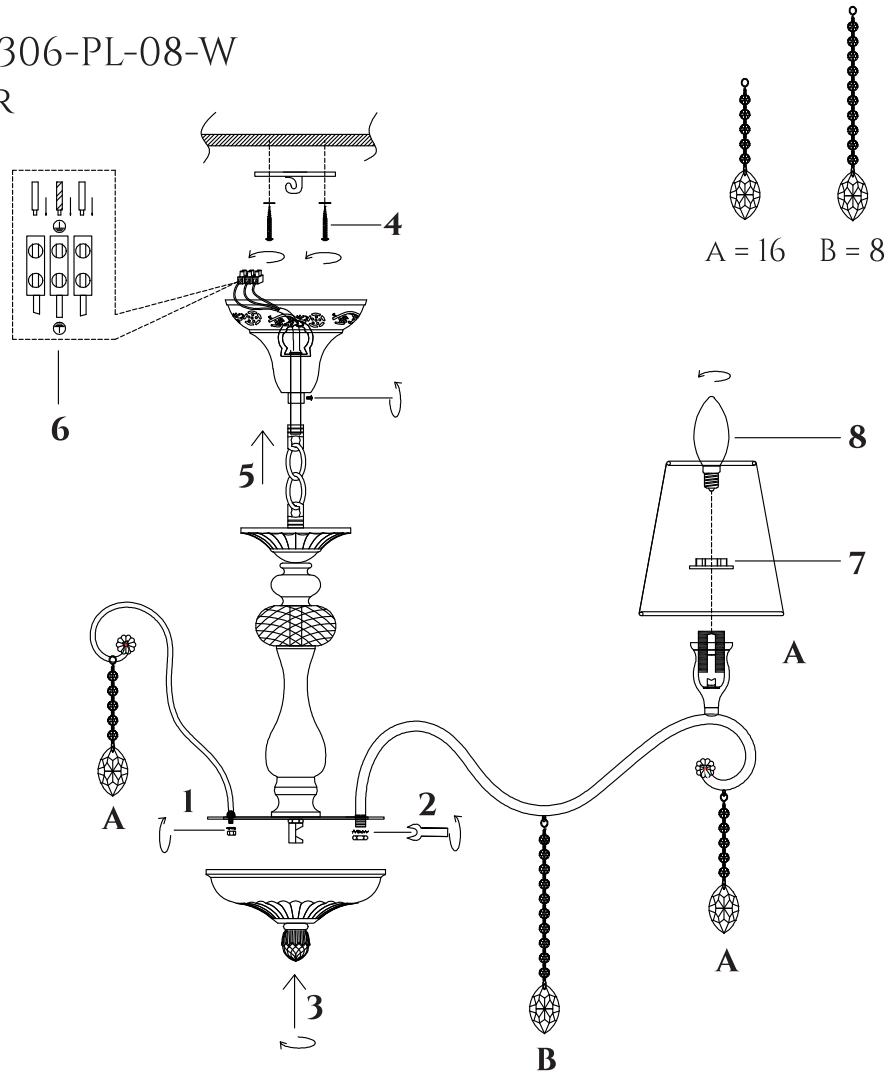

# INSTRUCTION

**MODEL:** FR2306-PL-08-W  
CHANDELIER

8 X E14 (40W)

FREYA-LIGHT.COM