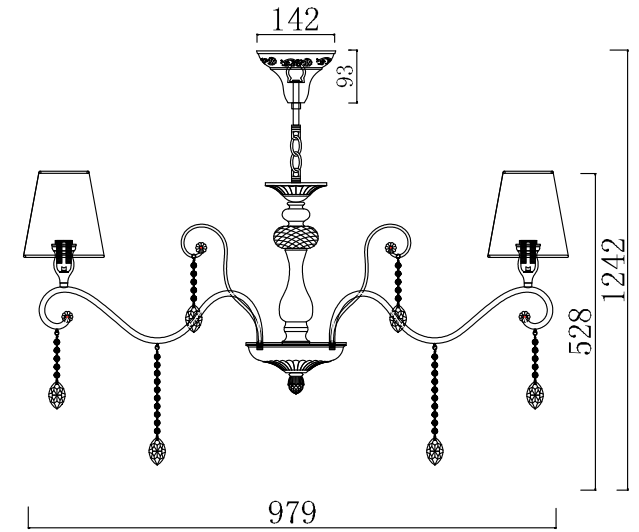

# INSTRUCTION

**MODEL:** FR2306-PL-08-W  
CHANDELIER

8 X E14 (40W)

FREYA-LIGHT.COM