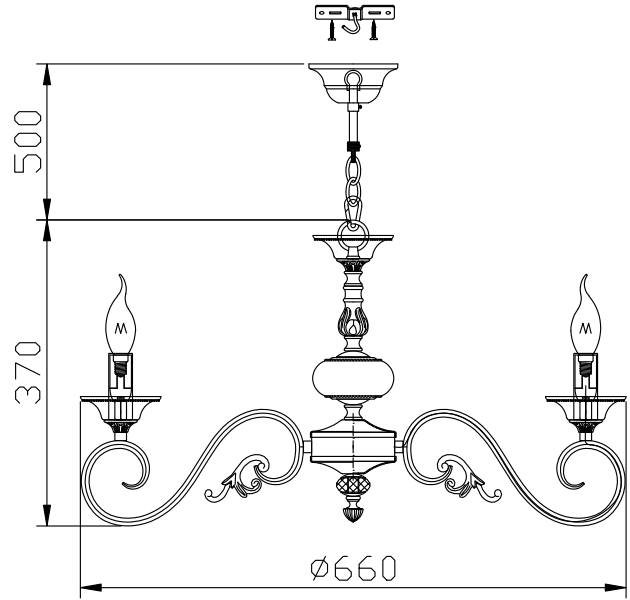

Instruction

Collection: Elegant
Series: Perla
Model: ARM337-07-R
Suspended

 – Suspended

7 x E14 (60w)

MAYTONI
DECORATIVE LIGHTING
www.maytoni.de