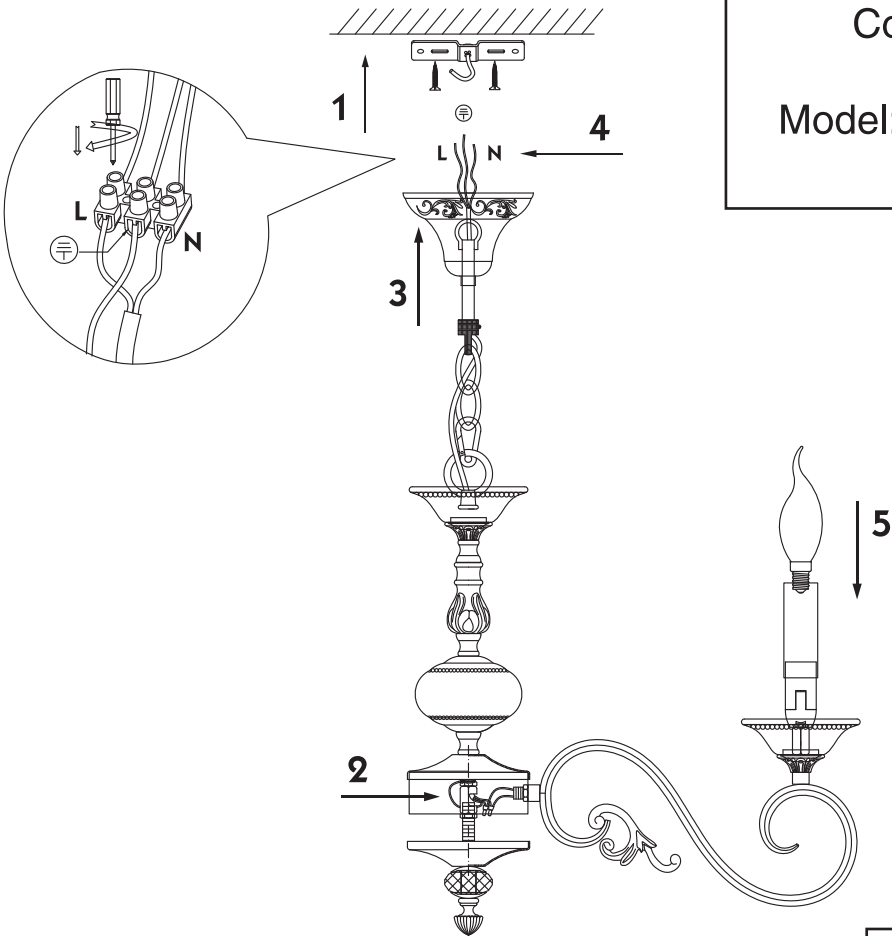

Instruction

Collection: Elegant
Series: Perla
Model: ARM337-07-R
Suspended

 – Suspended

7 x E14 (60w)

MAYTONI
DECORATIVE LIGHTING
www.maytoni.de