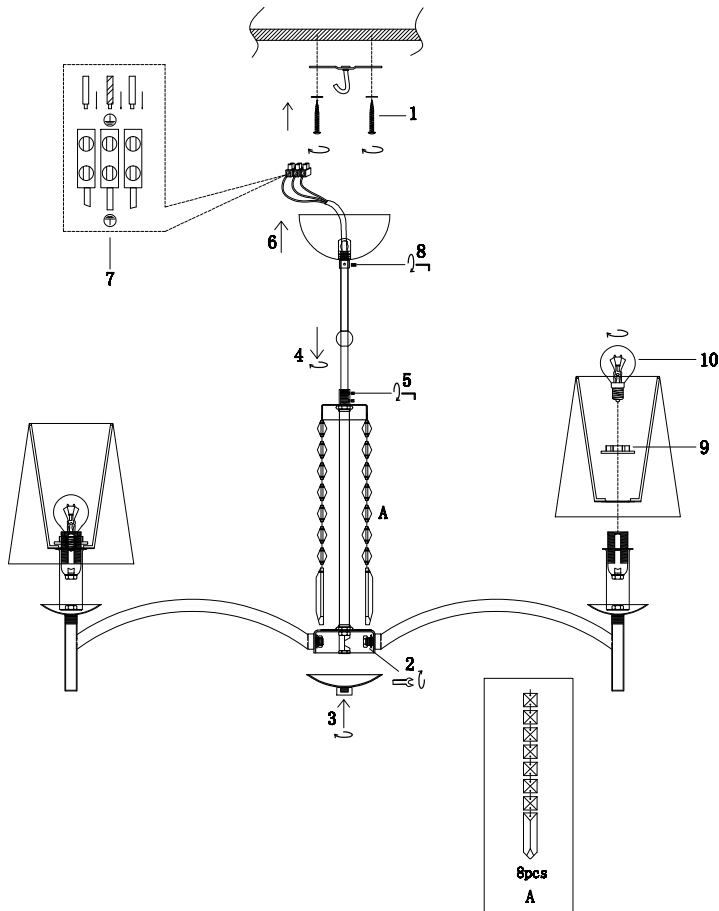

Instruction

MOD076PL-06N

6 x E14 (40W)

Model: MOD076PL-06N
Collection: Modern
Series: Krona

Ceiling Lamps