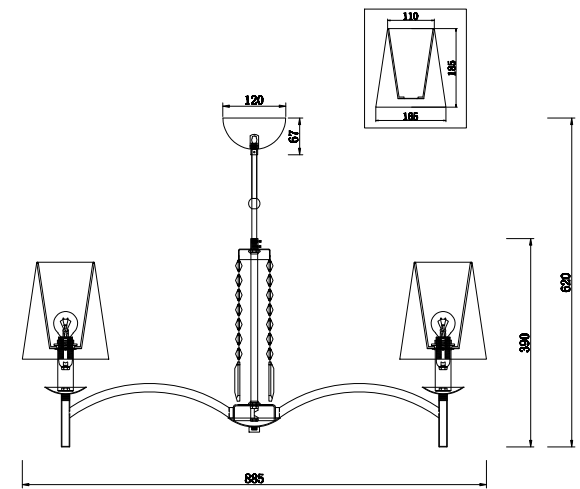

Instruction

MOD076PL-06N

6 x E14 (40W)

Model: MOD076PL-06N
Collection: Modern
Series: Krona

Ceiling Lamps