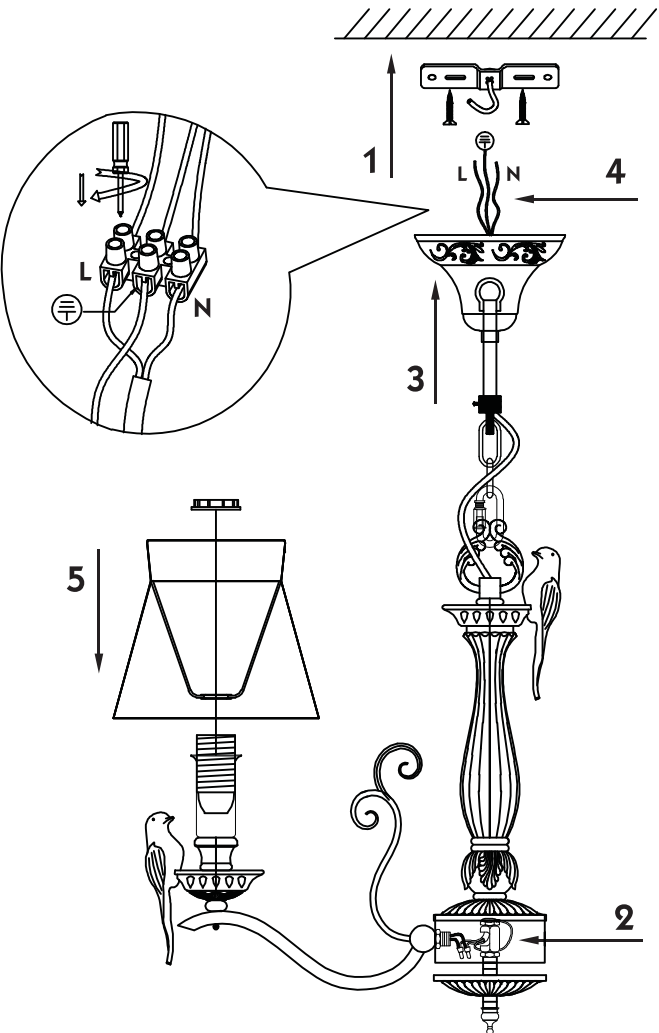

Instruction

Collection: Elegant
Series: Bird
Model: ARM013-05-W
Suspended

– Suspended

5 x E14 (40w)

MAYTONI
DECORATIVE LIGHTING

www.maytoni.de