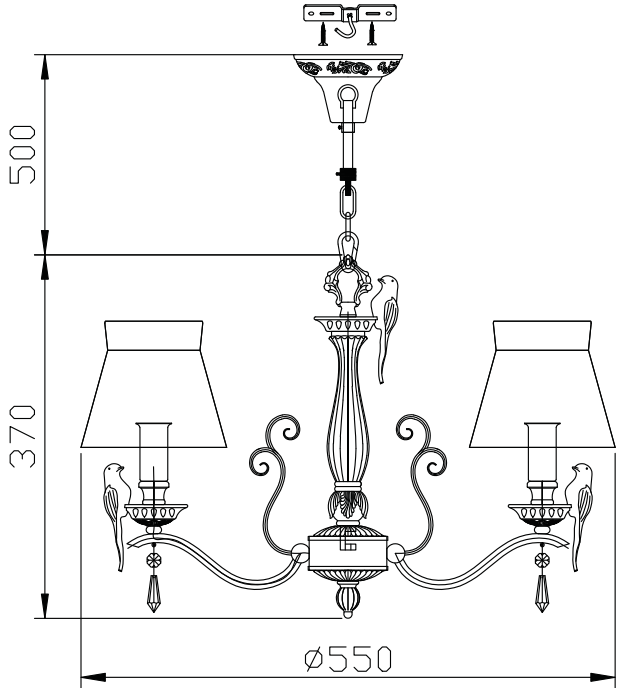

Instruction

Collection: Elegant
Series: Bird
Model: ARM013-05-W
Suspended

– Suspended

5 x E14 (40w)

MAYTONI
DECORATIVE LIGHTING

www.maytoni.de