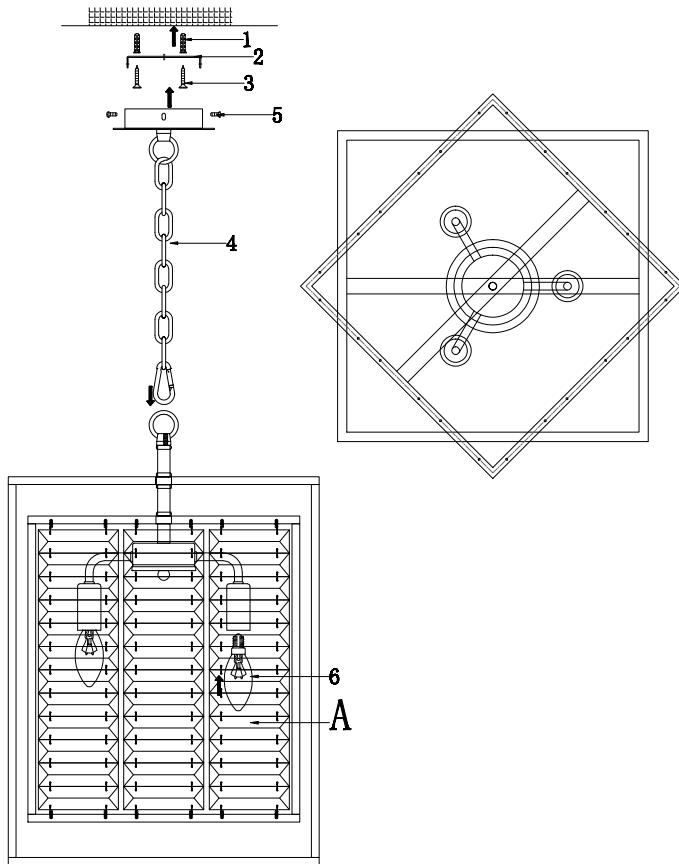

Instruction

MOD060PL-04G

4 x E14 (60W)

Model: MOD060PL-04G
Collection: Neoclassic
Series: New Series 060

Pendant Lamps