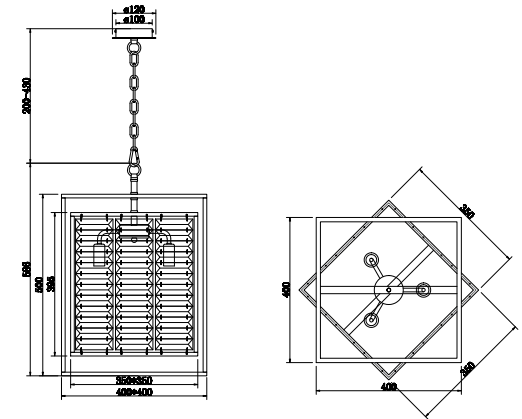

Instruction

MOD060PL-04G

4 x E14 (60W)

Model: MOD060PL-04G
Collection: Neoclassic
Series: New Series 060

Pendant Lamps