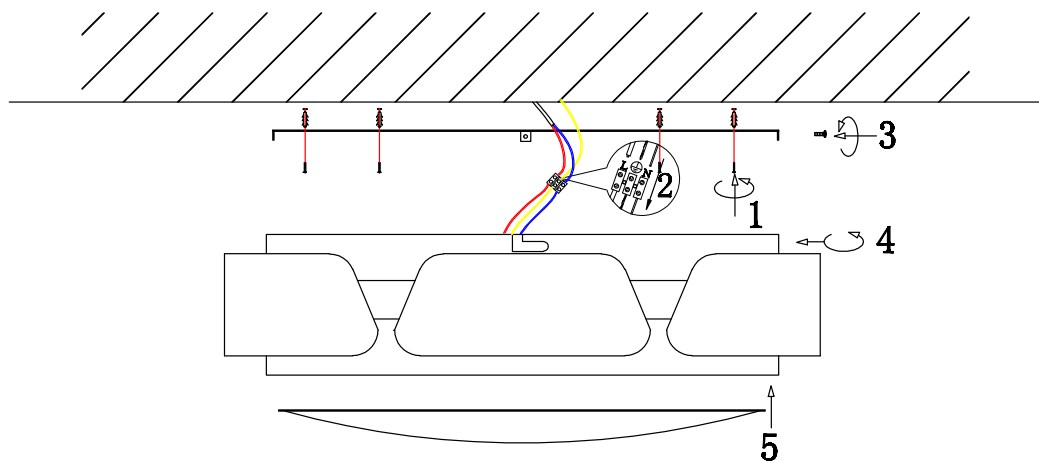

Instruction

FR6040CL-L92W

MAX 102W
9000 Lumen

Model: FR6040CL-L92W
Collection: LED
Series: Ethan

Ceiling Lamps