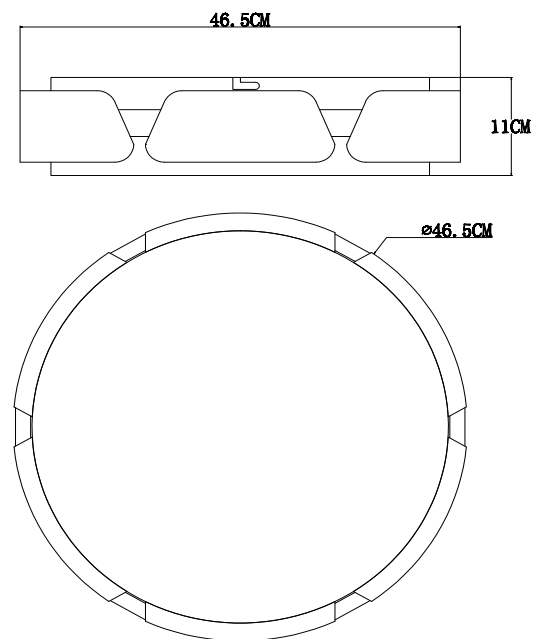

Instruction

FR6040CL-L92W

MAX 102W
9000 Lumen

Model: FR6040CL-L92W
Collection: LED
Series: Ethan

Ceiling Lamps