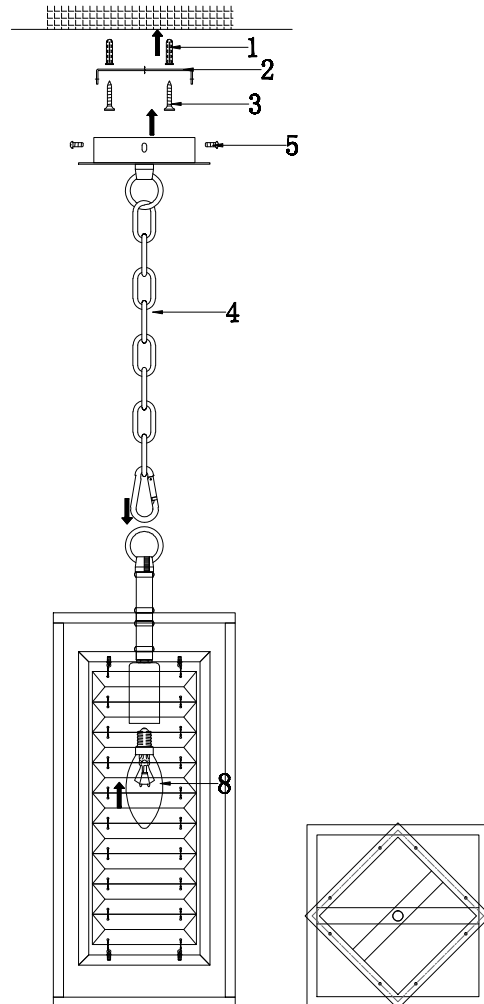

# Instruction

MOD060PL-01G

1 x E14 (60W)

Model: MOD060PL-01G  
Collection: Neoclassic  
Series: New Series 060

Pendant Lamps