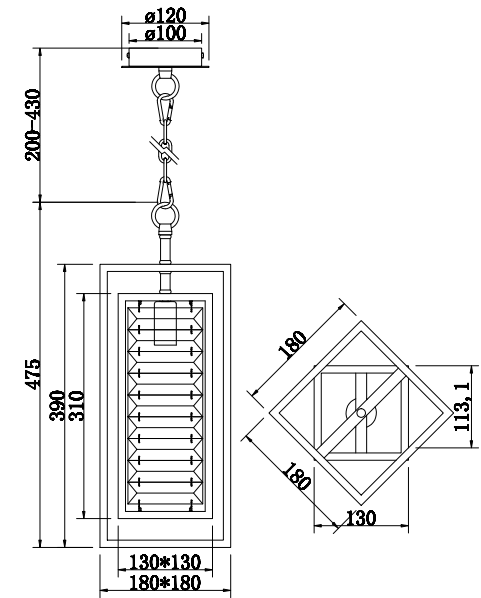

# Instruction

MOD060PL-01G

1 x E14 (60W)

Model: MOD060PL-01G  
Collection: Neoclassic  
Series: New Series 060

Pendant Lamps