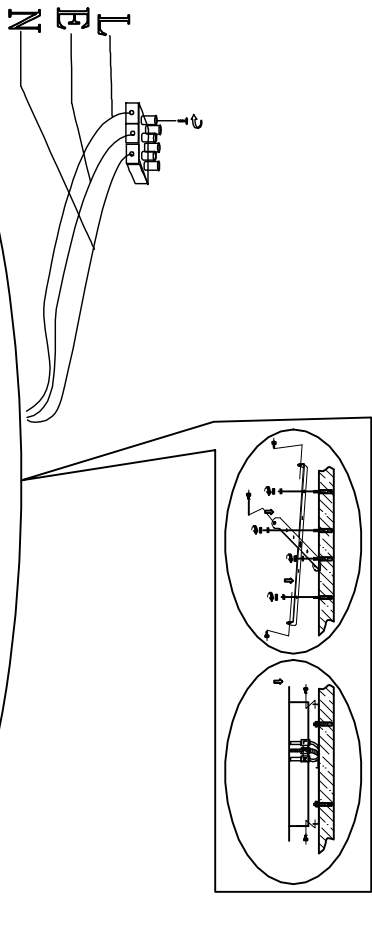

**2273-5C
CEILING LAMP**

Bulb
LED: 70W