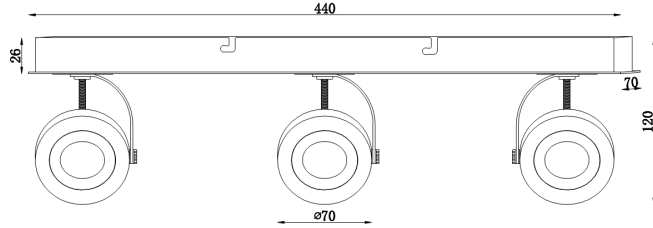

# Instruction

Collection: SPOT  
Series: MAGNETAR 1  
Model: SP161-CW-03-W  
Wall & ceiling

- Wall & ceiling

max 5W  
400 LM

**MAYTONI**  
DECORATIVE LIGHTING

[www.maytoni.de](http://www.maytoni.de)