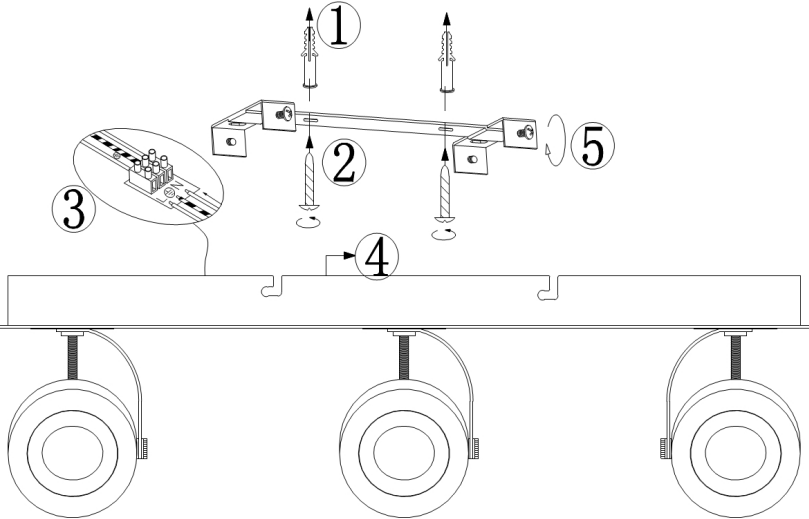

# Instruction

Collection: SPOT  
Series: MAGNETAR 1  
Model: SP161-CW-03-W  
Wall & ceiling

- Wall & ceiling

max 5W  
400 LM

**MAYTONI**  
DECORATIVE LIGHTING

[www.maytoni.de](http://www.maytoni.de)