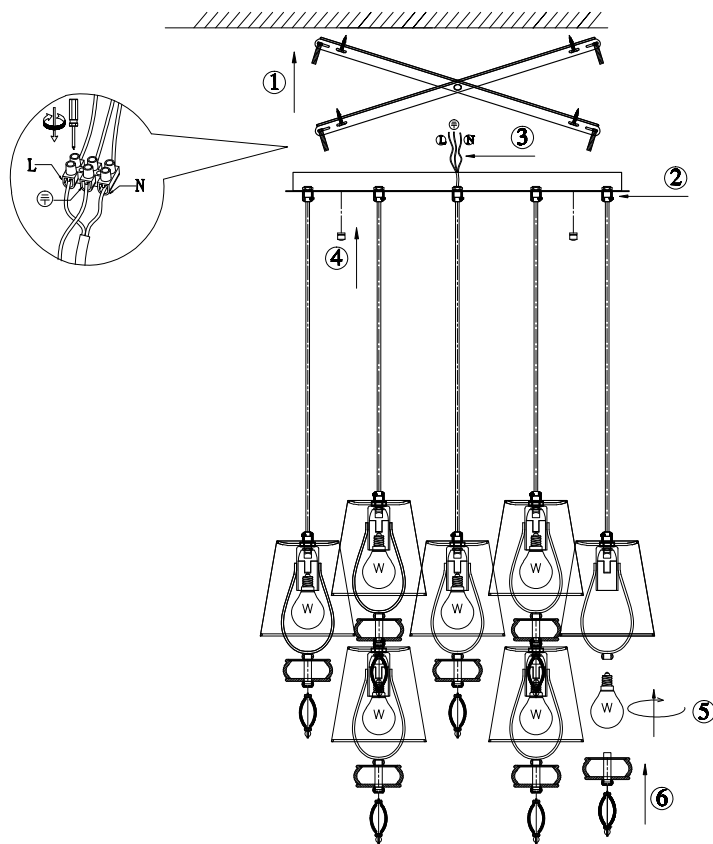

Instruction

ARM006PL-07G

7 x E14 (40W)

Model: ARM006PL-07G
Collection: Elegant
Series: Roma

Ceiling Lamps