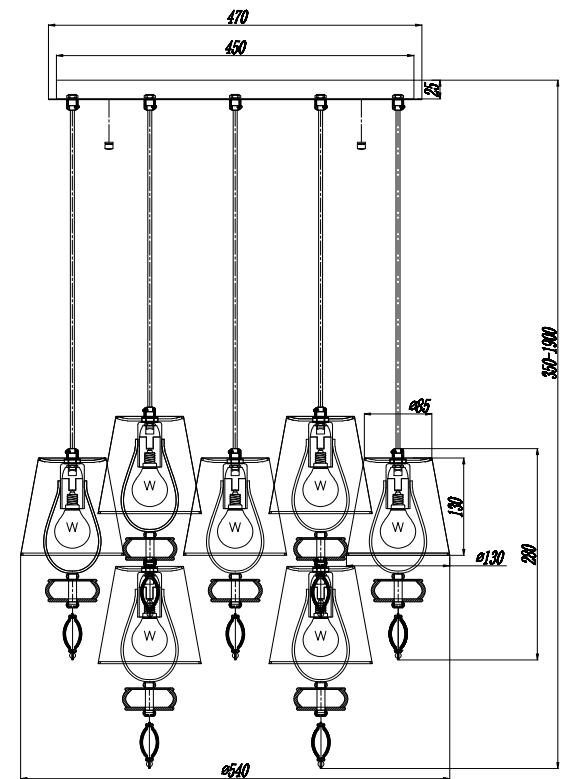

Instruction

ARM006PL-07G

7 x E14 (40W)

Model: ARM006PL-07G
Collection: Elegant
Series: Roma

Ceiling Lamps