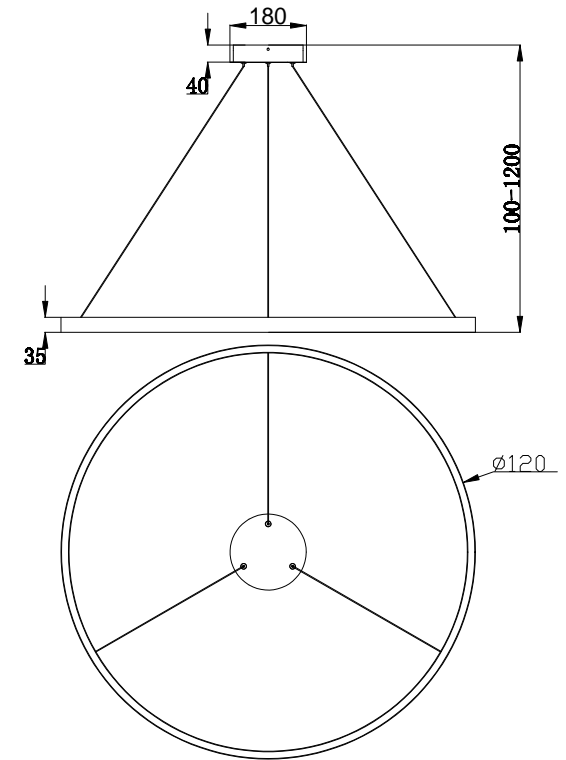

# Instruction

MOD058PL-L65W4K

MAX 81W  
4800 Lumen

Model: MOD058PL-L65W4K  
Collection: Technical  
Series: Rim

Pendant Lamps