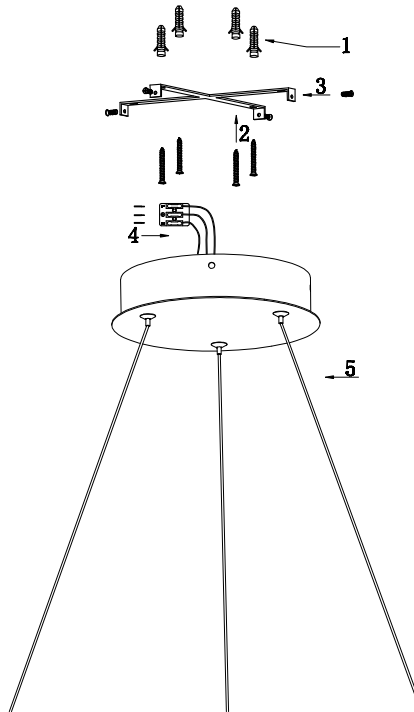

# Instruction

MOD058PL-L65W4K

MAX 81W  
4800 Lumen

Model: MOD058PL-L65W4K  
Collection: Technical  
Series: Rim

Pendant Lamps