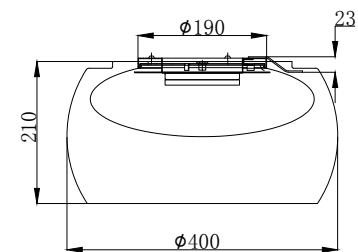

Instruction

MOD074CL-L13B3K

MAX 13W
700 Lumen

Model: MOD074CL-L13B3K
Collection: Modern
Series: Solen

Ceiling Lamps