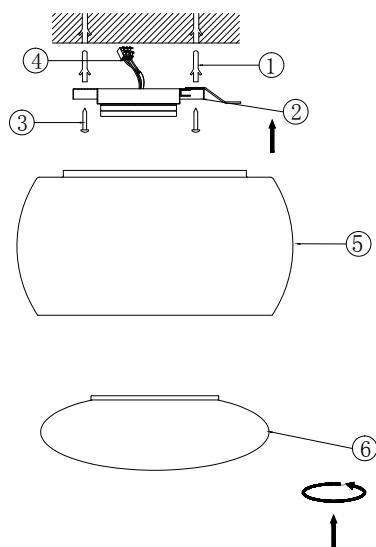

Instruction

MOD074CL-L13B3K

MAX 13W
700 Lumen

Model: MOD074CL-L13B3K
Collection: Modern
Series: Solen

Ceiling Lamps