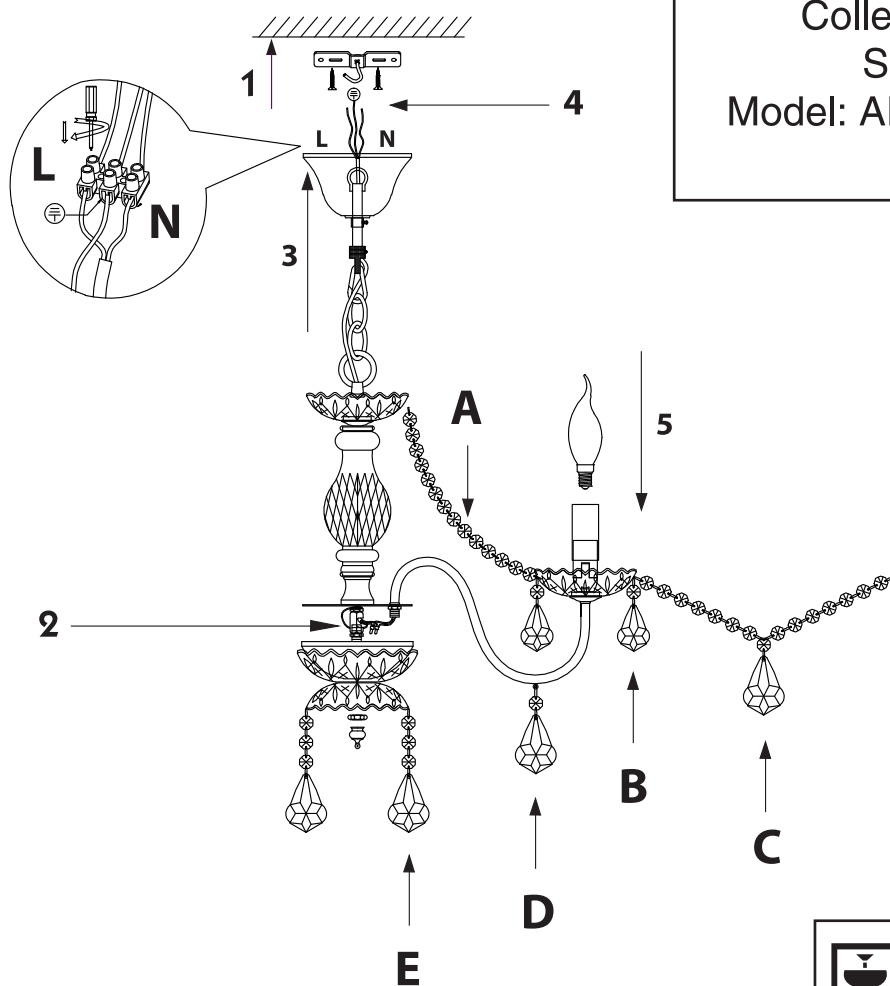

Instruction

Collection: Elegant
Series: Contrast
Model: ARM220-05-R
Suspended

A = 5
B = 20
C = 5
D = 5
E = 4

- Suspended

5 x E14 (60w)

MAYTONI
DECORATIVE LIGHTING

www.maytoni.de