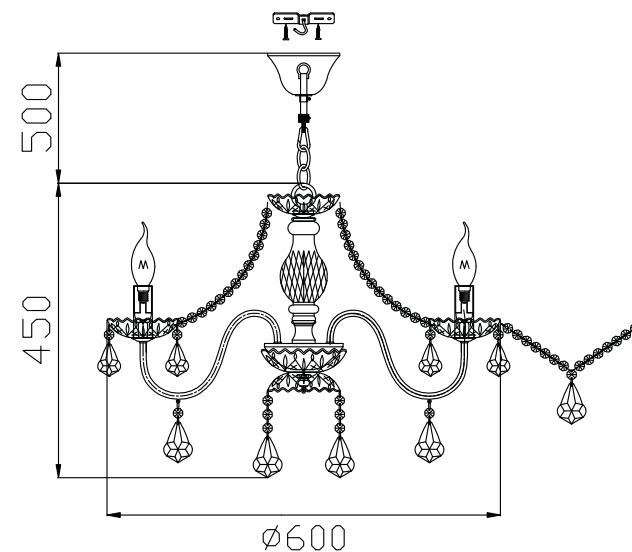

Instruction

Collection: Elegant
Series: Contrast
Model: ARM220-05-R
Suspended

A = 5
B = 20
C = 5
D = 5
E = 4

- Suspended

5 x E14 (60w)

MAYTONI
DECORATIVE LIGHTING

www.maytoni.de