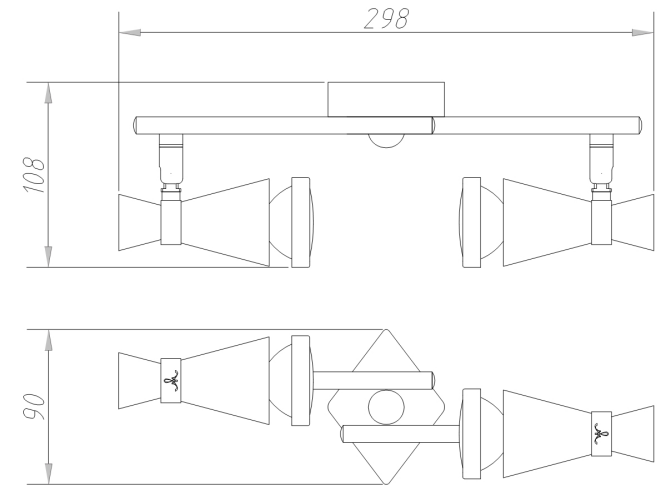

# Instruction

Collection: SPOT  
Series: CHANCE - BLACK  
Model: SP007-CW-02-B  
Wall & ceiling

- Wall & ceiling

2 x GU10(50W)

**MAYTONI**  
DECORATIVE LIGHTING

[www.maytoni.de](http://www.maytoni.de)