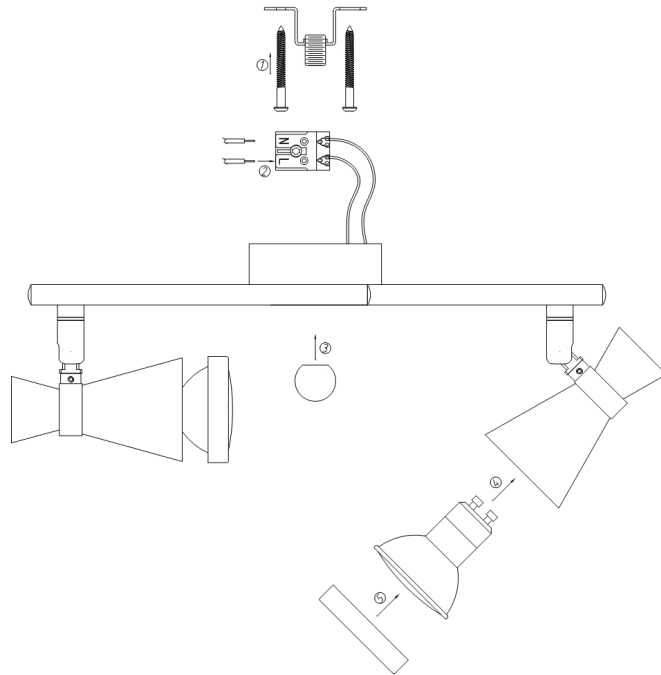

# Instruction

Collection: SPOT  
Series: CHANCE - BLACK  
Model: SP007-CW-02-B  
Wall & ceiling

- Wall & ceiling

2 x GU10(50W)

**MAYTONI**  
DECORATIVE LIGHTING

[www.maytoni.de](http://www.maytoni.de)