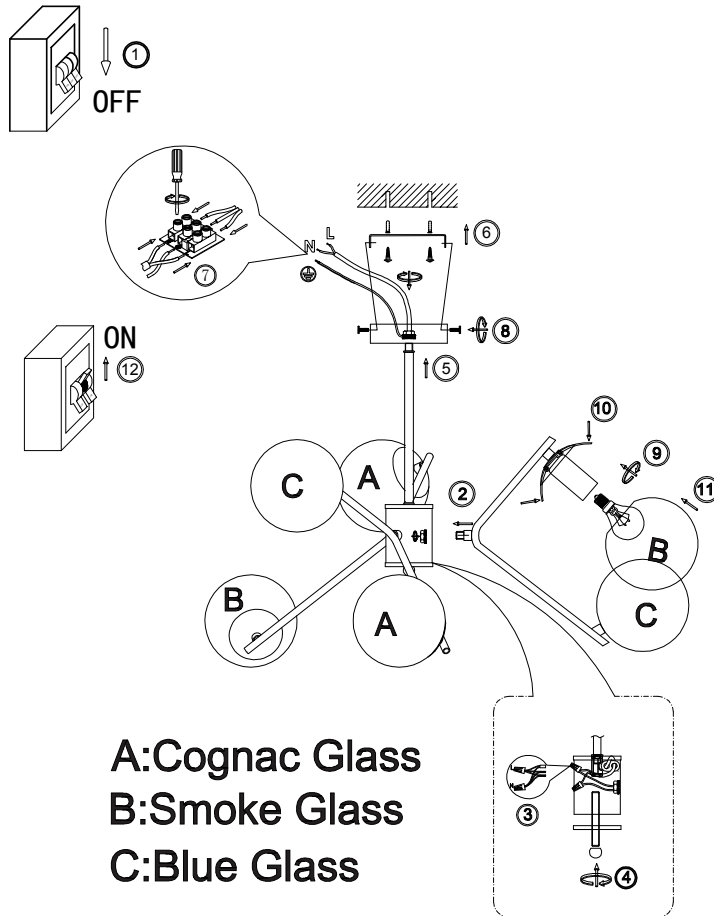

FREYA
TRADITION OF QUALITY

Instruction

FR5083PL-06CH

6 x E14 (40W)

Model: FR5083PL-06CH
Collection: Modern
Series: Nancy

Ceiling Lamps