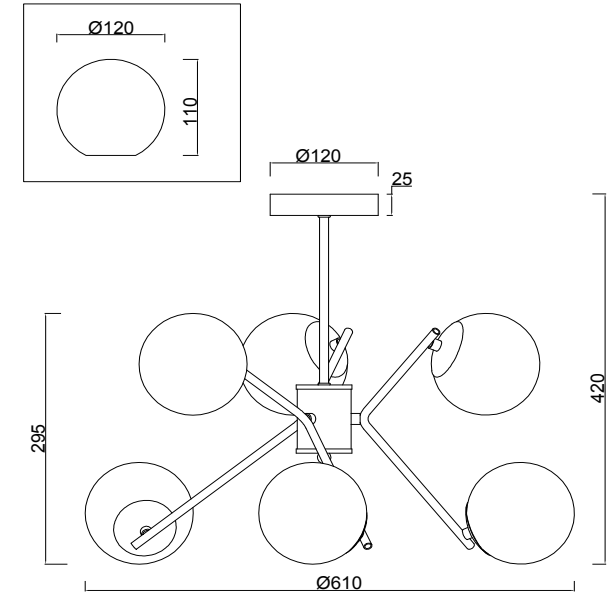

FREYA
TRADITION OF QUALITY

Instruction

FR5083PL-06CH

6 x E14 (40W)

Model: FR5083PL-06CH
Collection: Modern
Series: Nancy

Ceiling Lamps