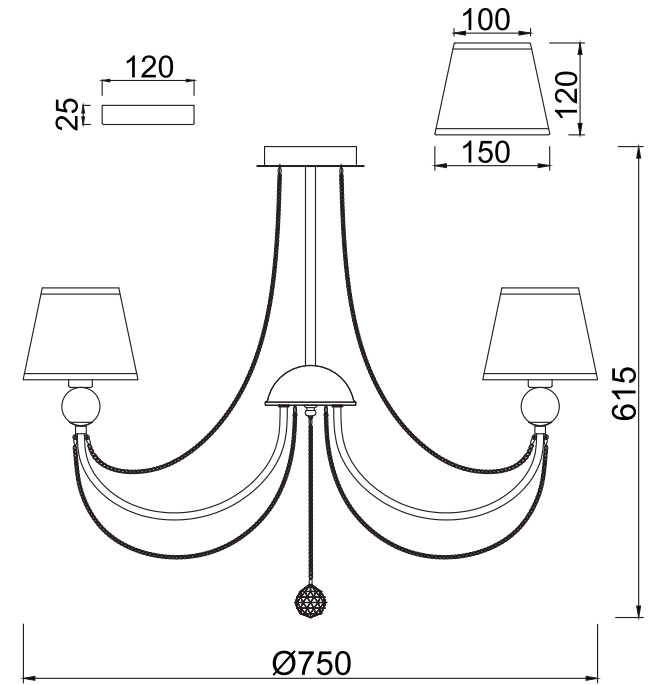

FREYA
TRADITION OF QUALITY

INSTRUCTION

MODEL: FR5661-PL-08-CH

8 X E14 (40W)

FREYA-LIGHT.COM