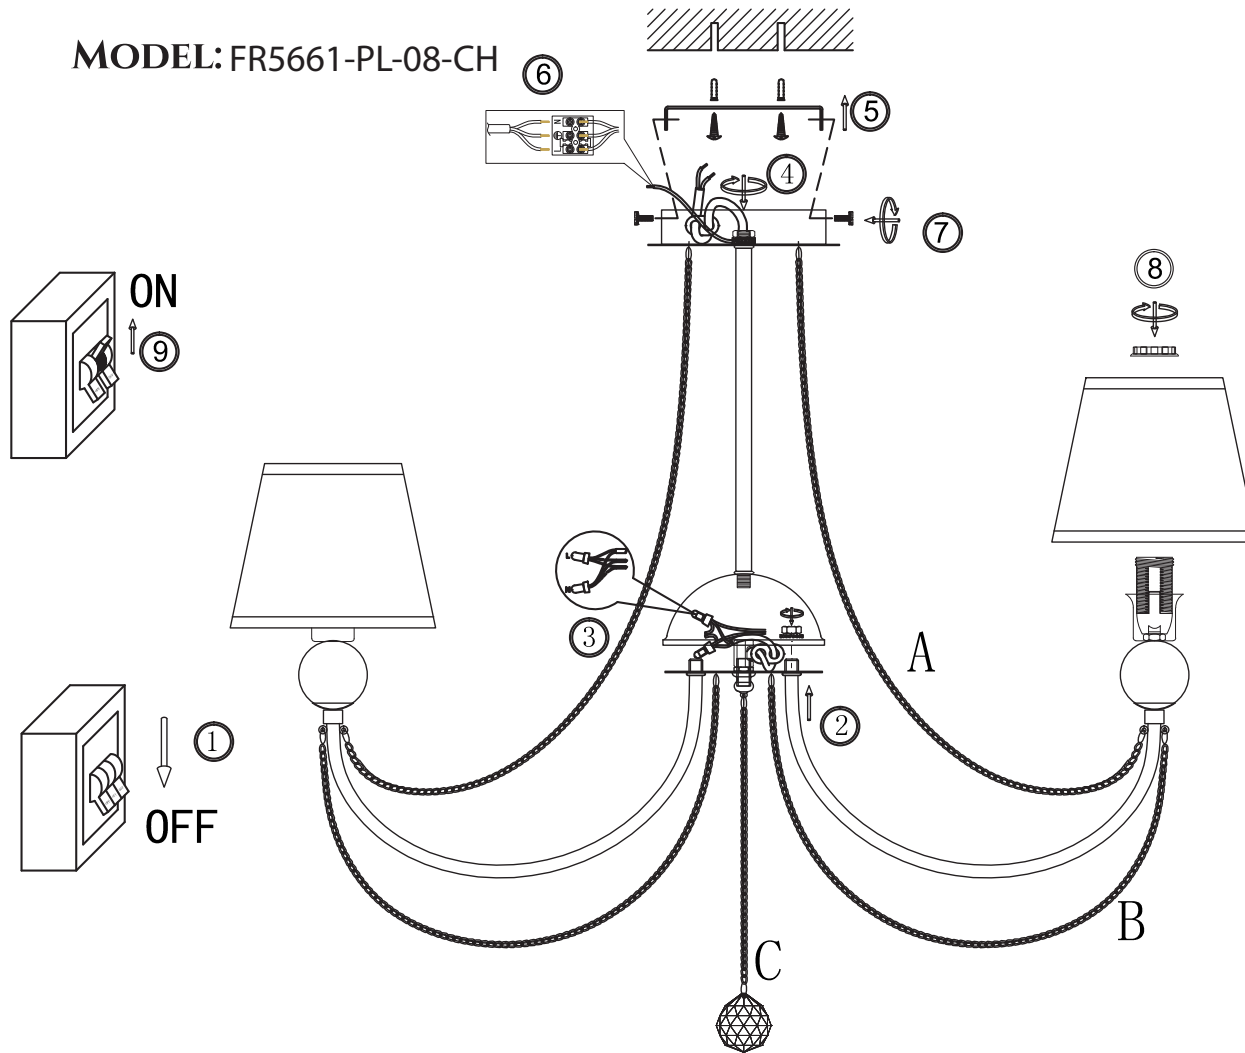

FREYA
TRADITION OF QUALITY

INSTRUCTION

MODEL: FR5661-PL-08-CH

8 X E14 (40W)

FREYA-LIGHT.COM