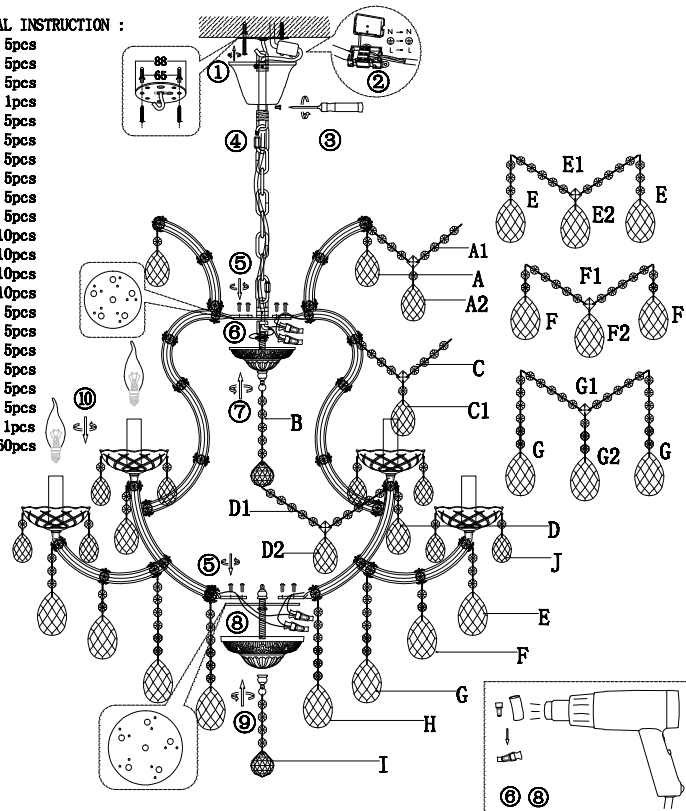

Instruction

DIA881-PL-15-G

CRYSTAL INSTRUCTION :

- A = 5pcs
- A1 = 5pcs
- A2 = 5pcs
- B = 1pcs
- C = 5pcs
- C1 = 5pcs
- C2 = 5pcs
- D = 5pcs
- D1 = 5pcs
- D2 = 5pcs
- E = 10pcs
- E1 = 10pcs
- E2 = 10pcs
- F = 10pcs
- F1 = 5pcs
- F2 = 5pcs
- G = 5pcs
- G1 = 5pcs
- G2 = 5pcs
- H = 5pcs
- I = 1pcs
- J = 60pcs

15 x E14 (40W)

Model: DIA881-PL-15-G
Collection: Royal Classic
Series: Doris

Ceiling Lamps