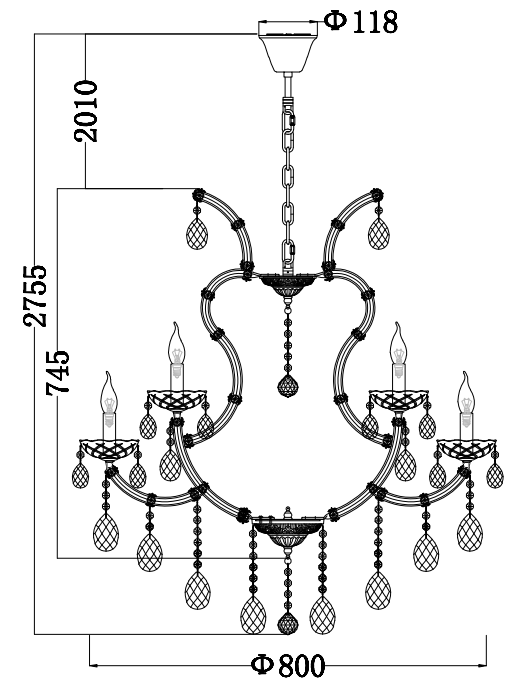

Instruction

DIA881-PL-15-G

CRYSTAL INSTRUCTION :

- A = 5pcs
- A1 = 5pcs
- A2 = 5pcs
- B = 1pcs
- C = 5pcs
- C1 = 5pcs
- C2 = 5pcs
- D = 5pcs
- D1 = 5pcs
- D2 = 5pcs
- E = 10pcs
- E1 = 10pcs
- E2 = 10pcs
- F = 10pcs
- F1 = 5pcs
- F2 = 5pcs
- G = 5pcs
- G1 = 5pcs
- G2 = 5pcs
- H = 5pcs
- I = 1pcs
- J = 60pcs

15 x E14 (40W)

Model: DIA881-PL-15-G
Collection: Royal Classic
Series: Doris

Ceiling Lamps