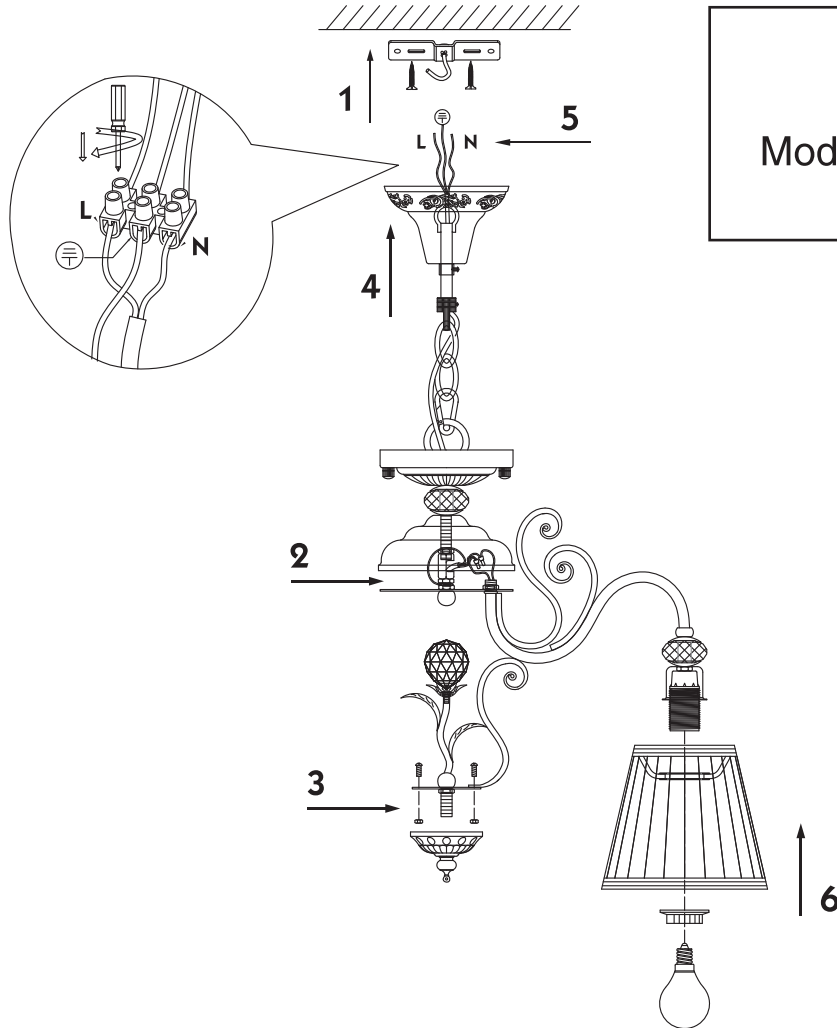

# Instruction

Collection: Elegant  
Series: Vintage  
Model: ARM420-05-G  
Suspended

 – Suspended

  
5 x E14 (40w)

**MAYTONI**  
DECORATIVE LIGHTING  
[www.maytoni.de](http://www.maytoni.de)