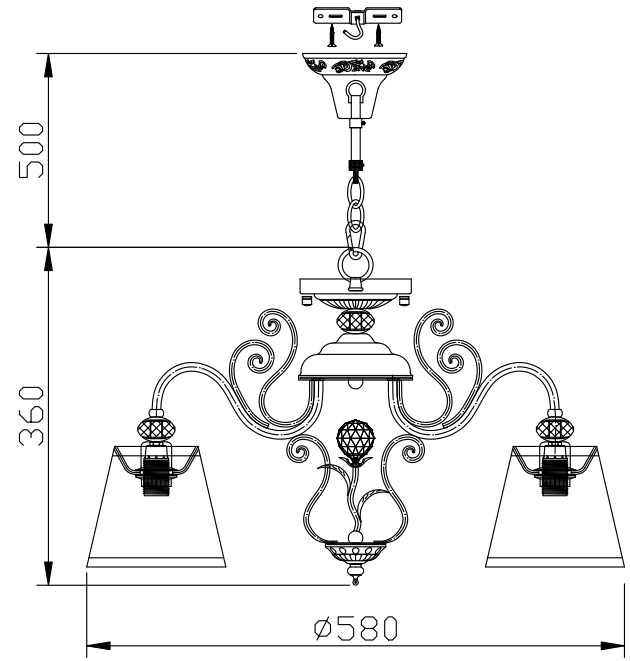

# Instruction

Collection: Elegant  
Series: Vintage  
Model: ARM420-05-G  
Suspended

 – Suspended

  
5 x E14 (40w)

**MAYTONI**  
DECORATIVE LIGHTING  
[www.maytoni.de](http://www.maytoni.de)