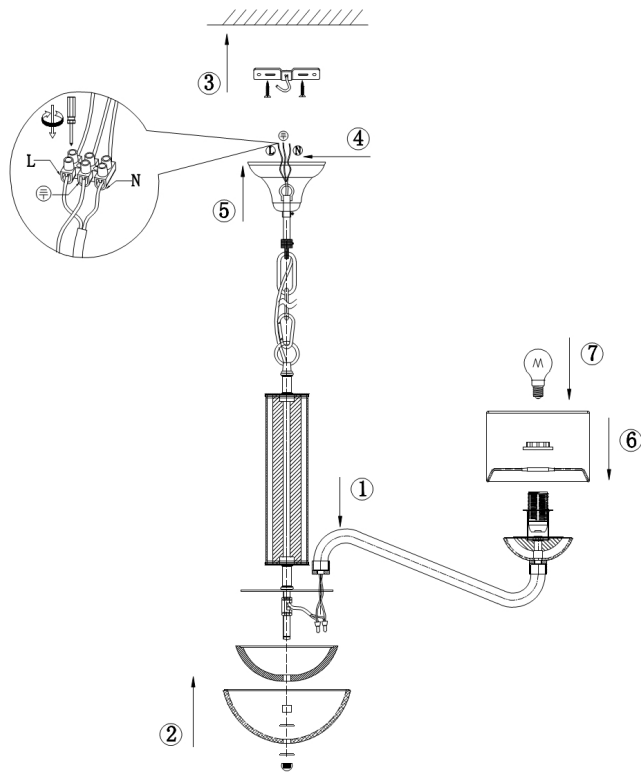

# Instruction

Collection: ELEGANT  
Series: MARYLAND  
Model: ARM526PL-08GR  
Ceiling

8 x E14 (40W)

**MAYTONI**  
DECORATIVE LIGHTING

[www.maytoni.de](http://www.maytoni.de)