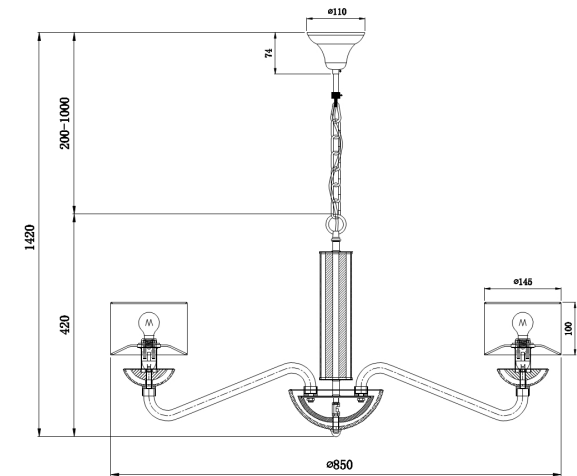

# Instruction

Collection: ELEGANT  
Series: MARYLAND  
Model: ARM526PL-08GR  
Ceiling

8 x E14 (40W)

**MAYTONI**  
DECORATIVE LIGHTING

[www.maytoni.de](http://www.maytoni.de)