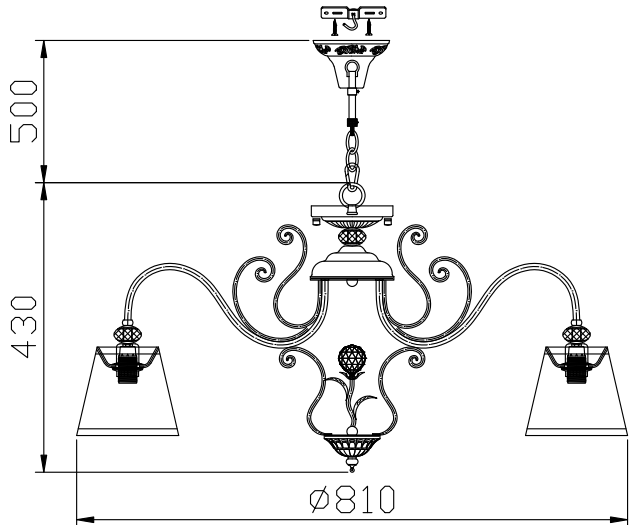

# Instruction

Collection: Elegant  
Series: Vintage  
Model: ARM420-08-G  
Suspended

  
8 x E14 (40w)

**MAYTONI**  
DECORATIVE LIGHTING  
[www.maytoni.de](http://www.maytoni.de)