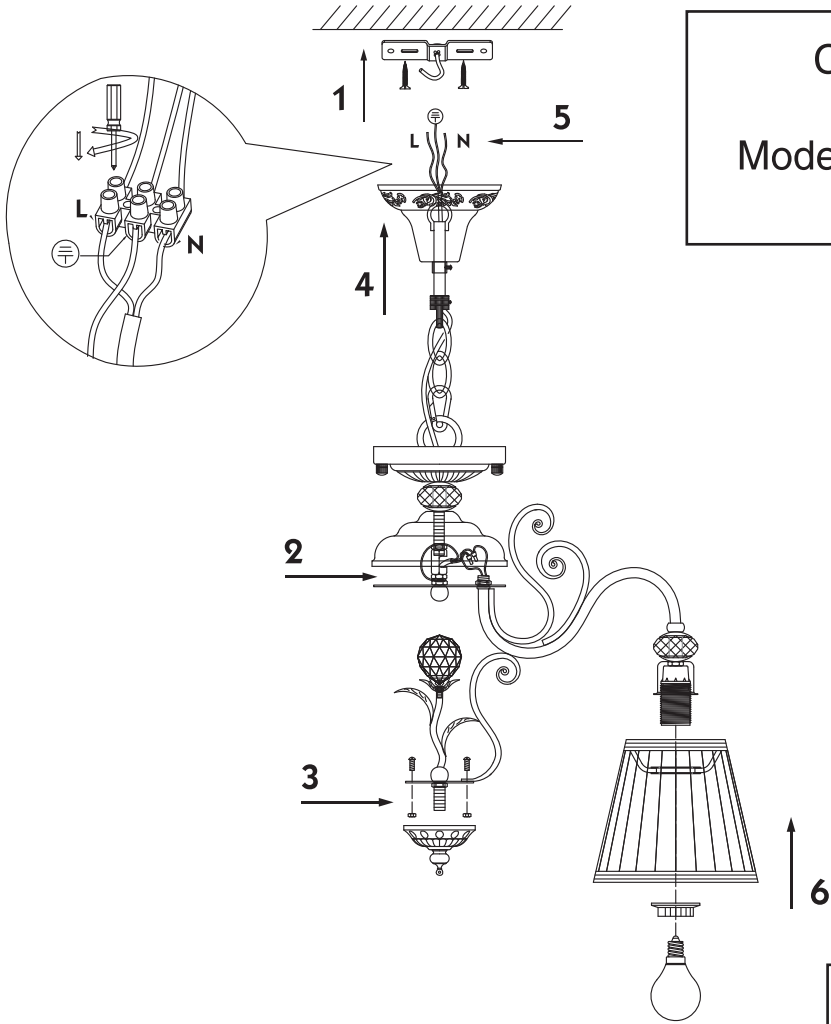

# Instruction

Collection: Elegant  
Series: Vintage  
Model: ARM420-08-G  
Suspended

  
8 x E14 (40w)

**MAYTONI**  
DECORATIVE LIGHTING  
[www.maytoni.de](http://www.maytoni.de)