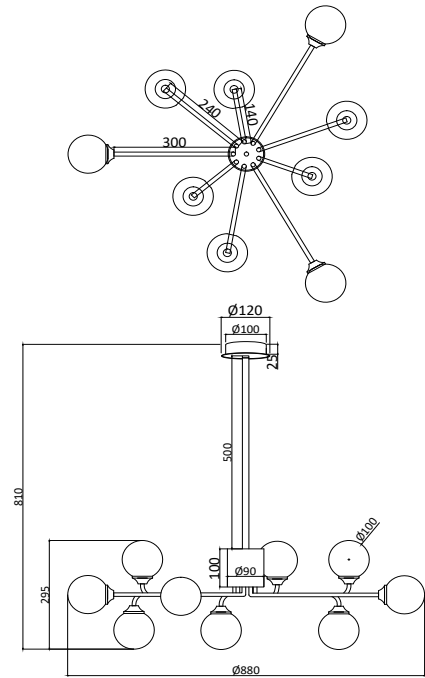

## FR5120PL-09G

9 x G9 (40W)

Model: FR5120PL-09G  
Collection: Modern  
Series: Alexis

Ceiling Lamps