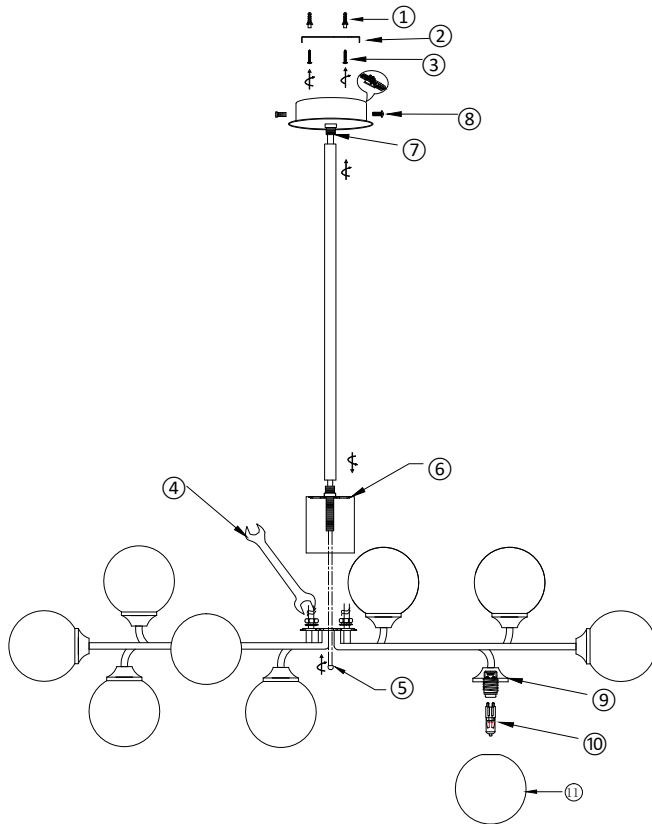

## FR5120PL-09G

9 x G9 (40W)

Model: FR5120PL-09G  
Collection: Modern  
Series: Alexis

Ceiling Lamps