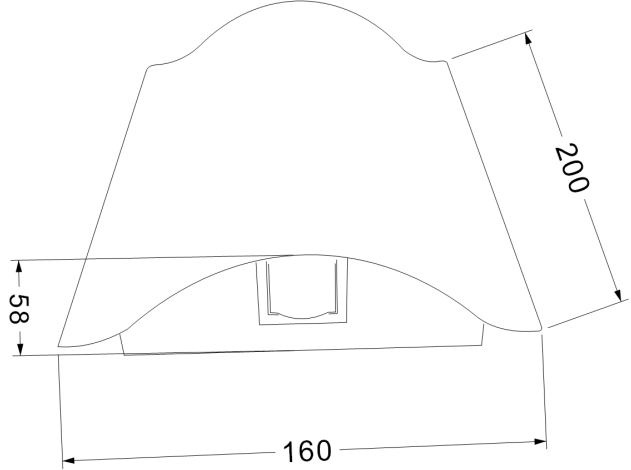

# Instruction

Collection: OUTDOOR  
Series: GREENWICH  
Model: O592WL-L6GR  
Wall

max 6W  
480 LM

**MAYTONI**  
DECORATIVE LIGHTING

[www.maytoni.de](http://www.maytoni.de)