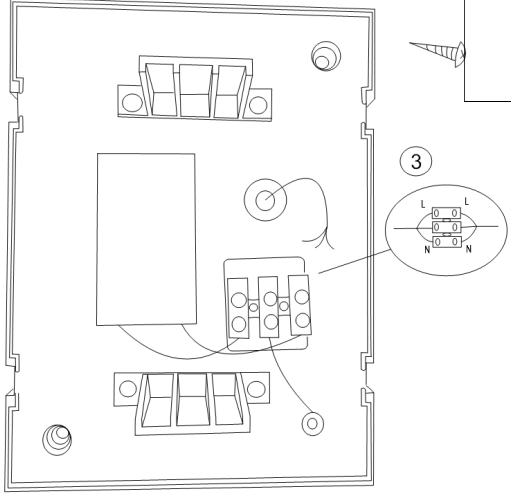

# Instruction

Collection: OUTDOOR  
Series: GREENWICH  
Model: O592WL-L6GR  
Wall

max 6W  
480 LM

**MAYTONI**  
DECORATIVE LIGHTING

[www.maytoni.de](http://www.maytoni.de)