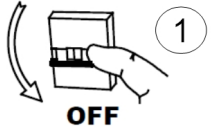

# Instruction

Collection: OUTDOOR  
Series: GREENWICH  
Model: O592WL-L6GR  
Wall

max 6W  
480 LM

**MAYTONI**  
DECORATIVE LIGHTING

[www.maytoni.de](http://www.maytoni.de)