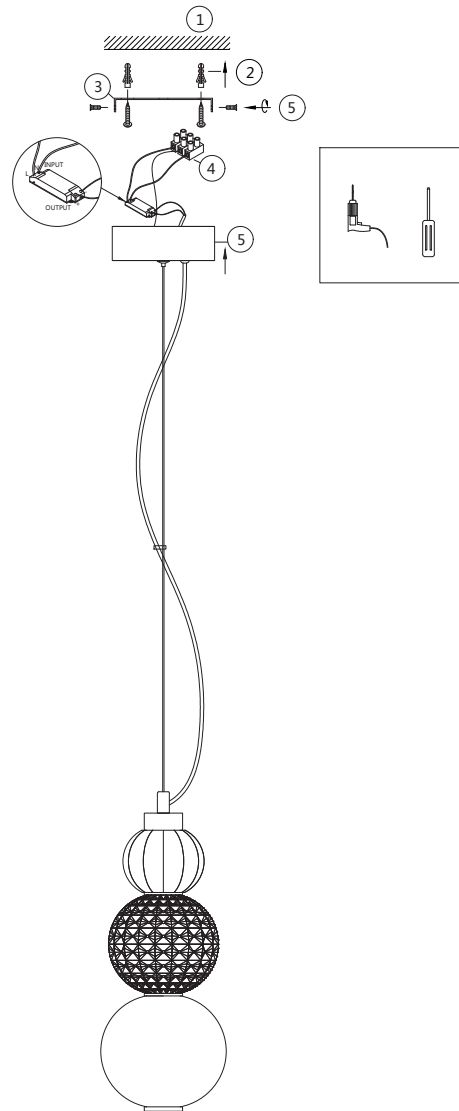

Instruction

P069PL-L16CH3K

MAX 16W
800 Lumen

Model: P069PL-L16CH3K
Collection: Pendant
Series: Collar

Pendant Lamps