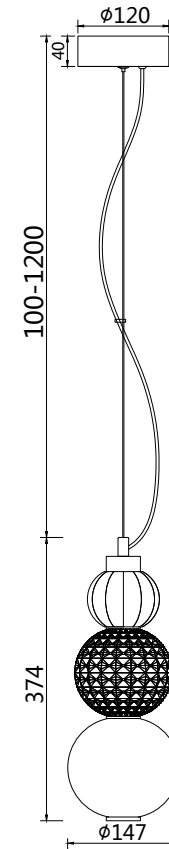

Instruction

P069PL-L16CH3K

MAX 16W
800 Lumen

Model: P069PL-L16CH3K
Collection: Pendant
Series: Collar

Pendant Lamps