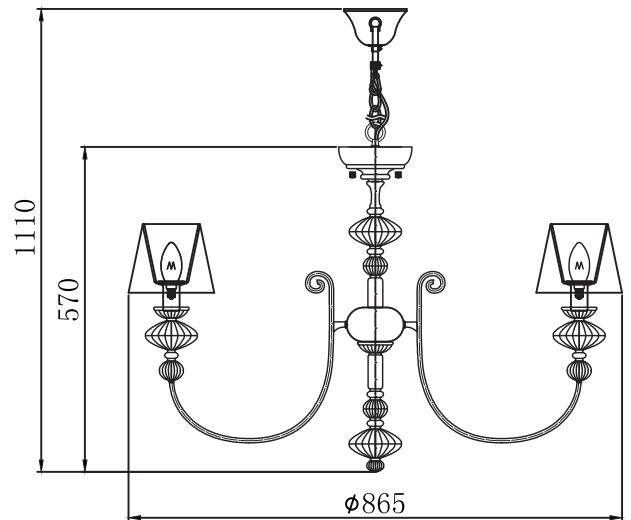

Instruction

6 x E14 (40w)

MAYTONI
DECORATIVE LIGHTING

www.maytoni.de