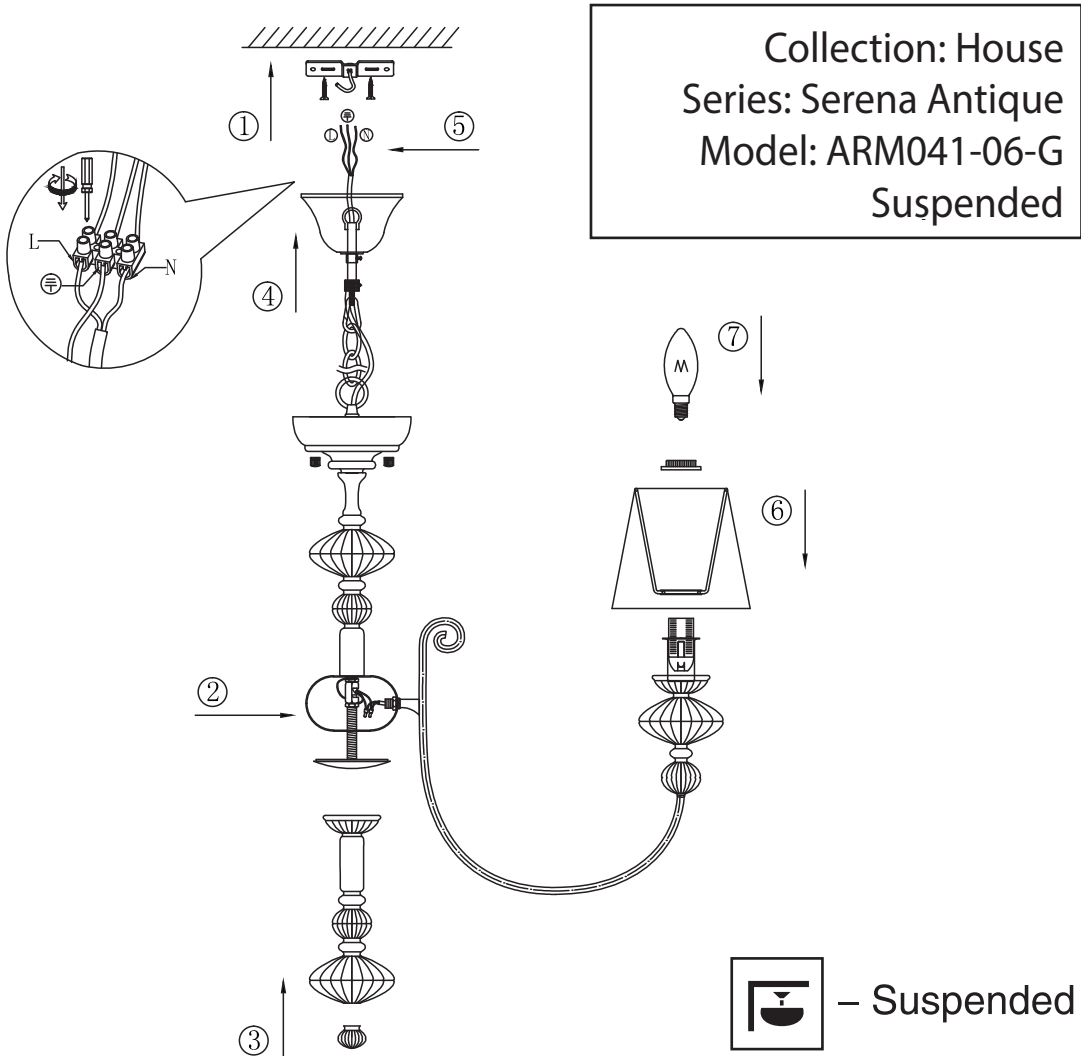

Instruction

6 x E14 (40w)

MAYTONI
DECORATIVE LIGHTING

www.maytoni.de