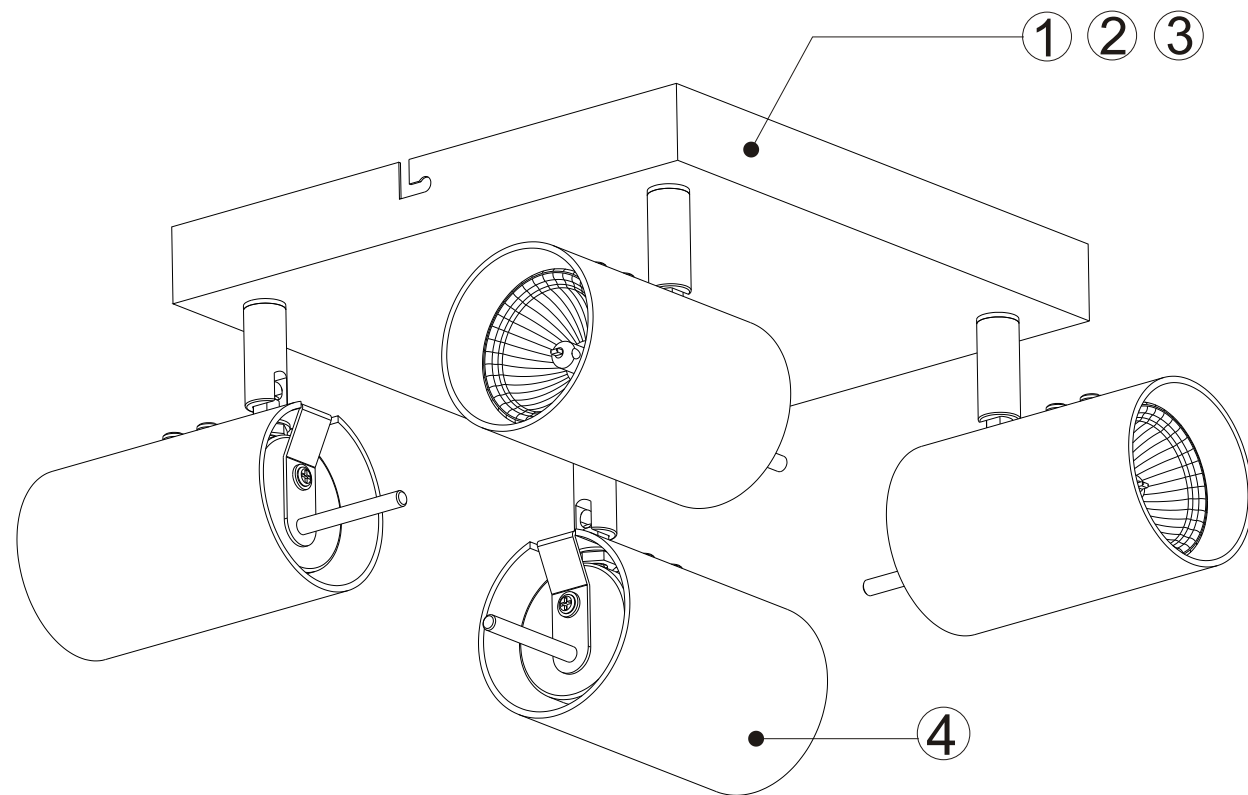

INSTALLATION INSTRUCTION

ART:2474/4C ODEON LIGHT

230V~50Hz GU10 Max 4x50W