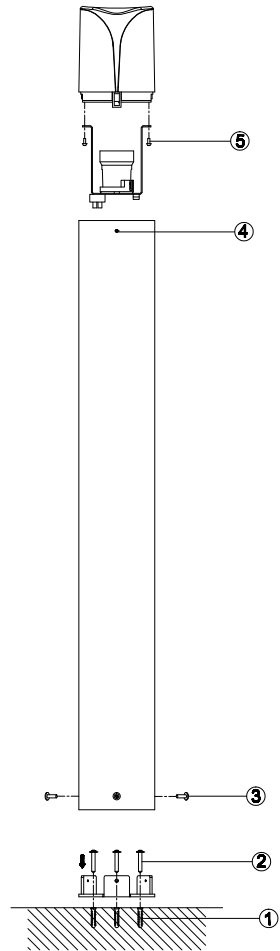

Instruction

O018FL-01B

1 x E27 (23W)
Recommended to use with LED bulbs

Model: O018FL-01B
Collection: Outdoor
Series: Piccadilly

Floor Lamps