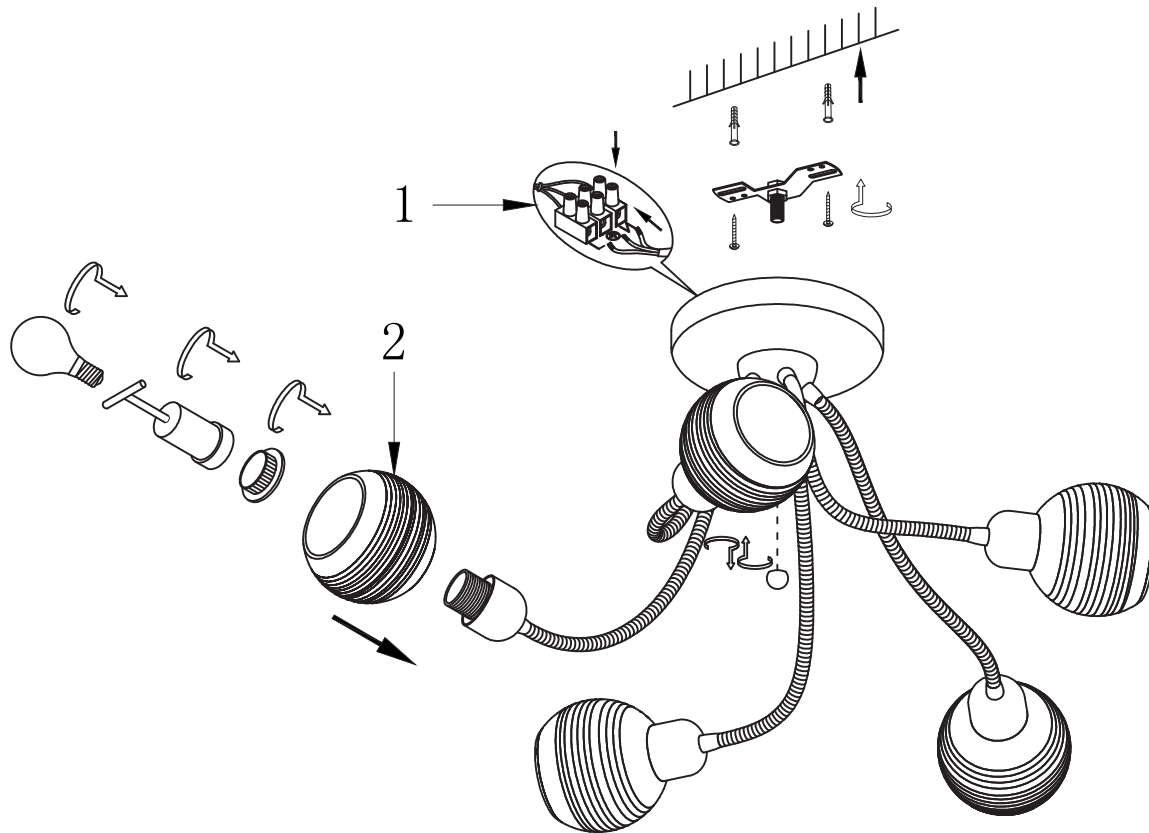

# INSTRUCTION

**MODEL:** FR5102-CL-05-CH  
CHANDELIER

5 X E14 (40W)

FREYA-LIGHT.COM