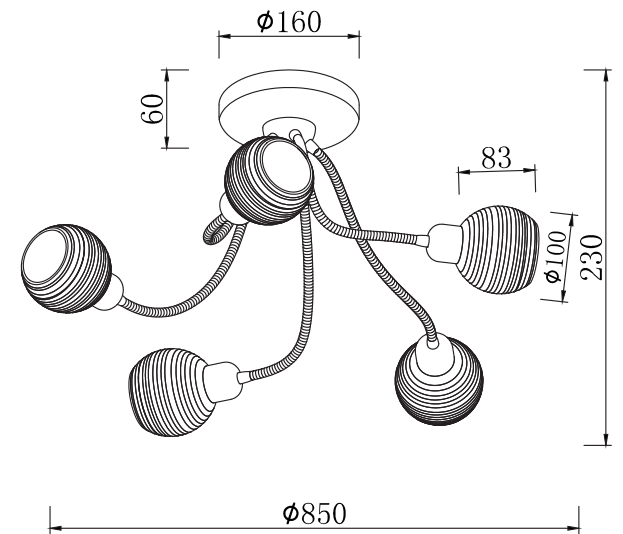

# INSTRUCTION

**MODEL:** FR5102-CL-05-CH  
CHANDELIER

5 X E14 (40W)

FREYA-LIGHT.COM