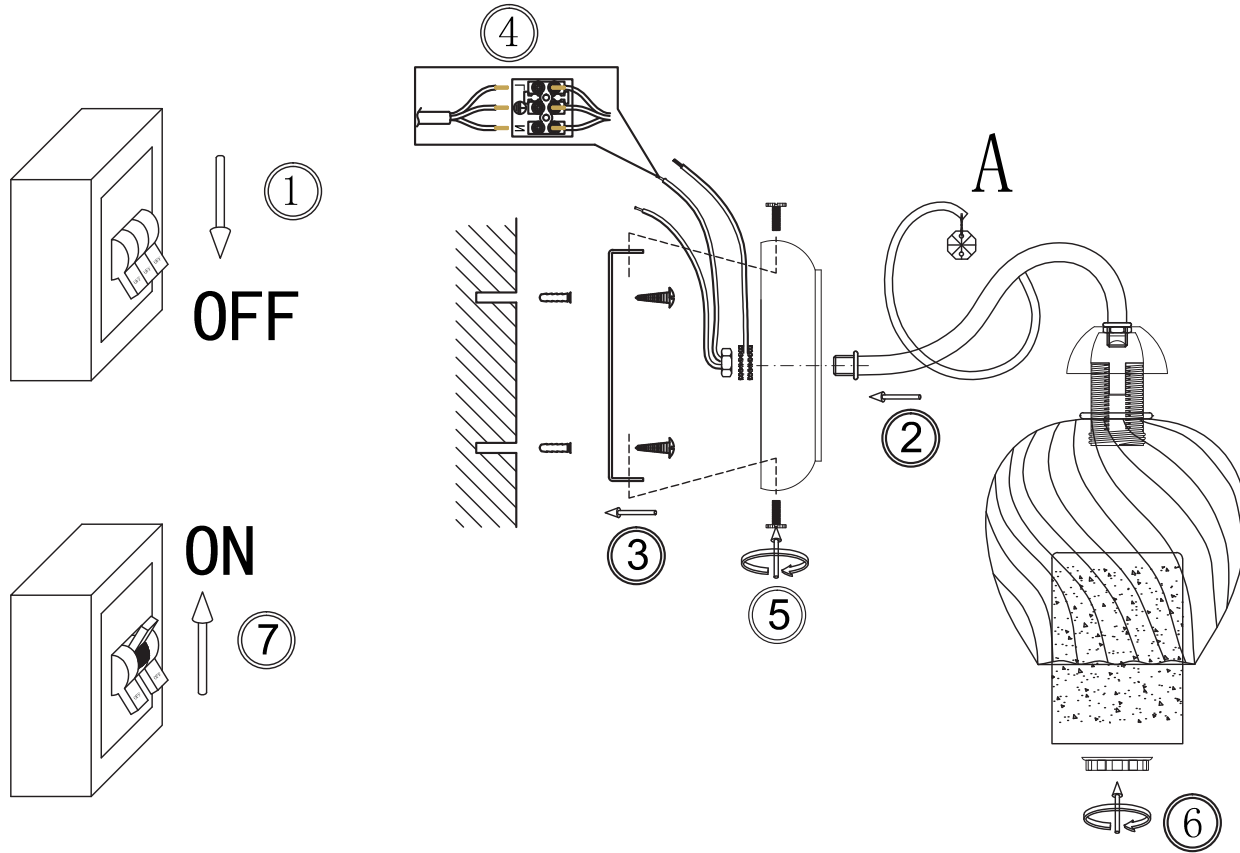

FREYA
TRADITION OF QUALITY

INSTRUCTION

MODEL: FR2663-WL-01-CH

1 X E14 (40W)

FREYA-LIGHT.COM