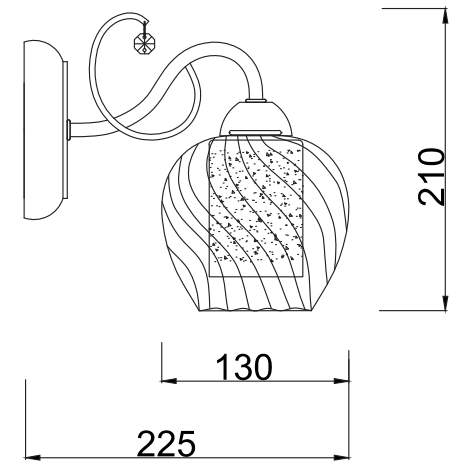

FREYA
TRADITION OF QUALITY

INSTRUCTION

MODEL: FR2663-WL-01-CH

1 X E14 (40W)

FREYA-LIGHT.COM