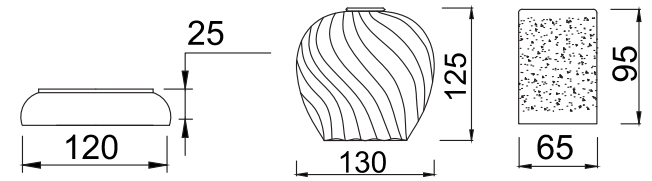

FREYA
TRADITION OF QUALITY

INSTRUCTION

MODEL: FR2663-WL-01-CH

1 X E14 (40W)

FREYA-LIGHT.COM