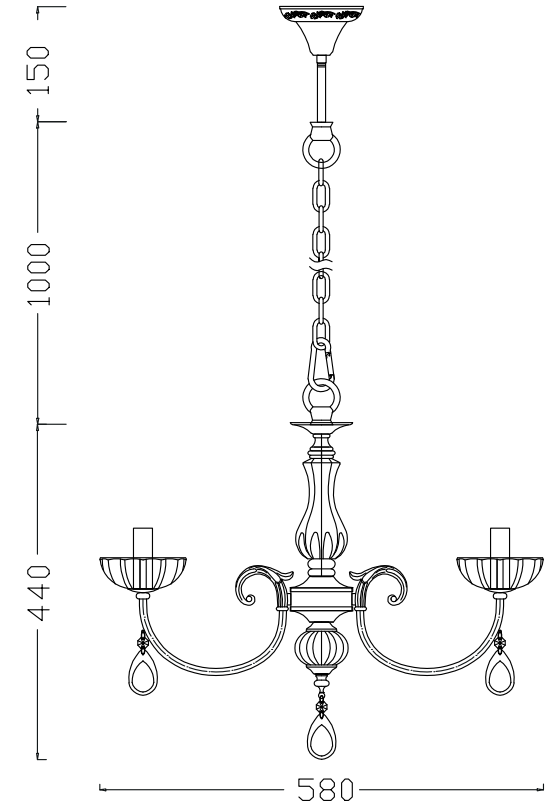

FREYA
TRADITION OF QUALITY

INSTRUCTION

MODEL: FR2868-PL-05-WG
CHANDELIER

5 X E14 (60W)

FREYA-LIGHT.COM