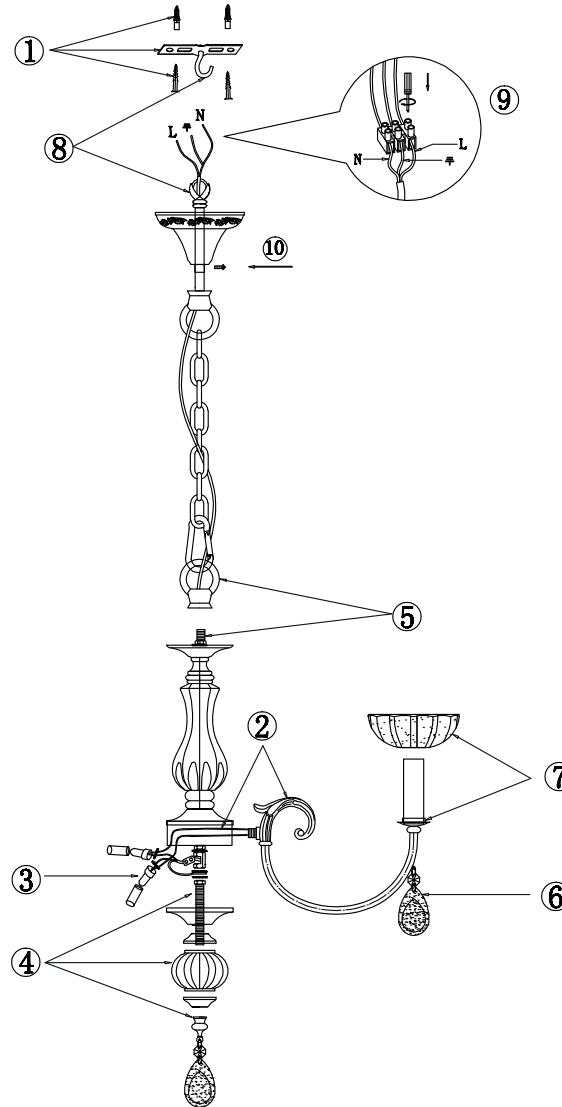

FREYA
TRADITION OF QUALITY

INSTRUCTION

MODEL: FR2868-PL-05-WG
CHANDELIER

5 X E14 (60W)

FREYA-LIGHT.COM