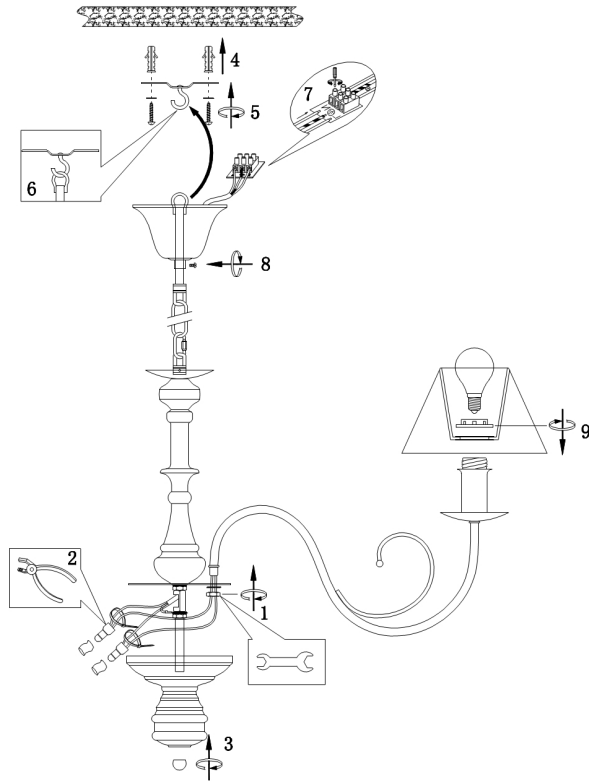

FREYA
TRADITION OF QUALITY

INSTRUCTION

Model: FR2537PL-08W

Chandelier

8 x E14 (60W)

FREYA-LIGHT.COM