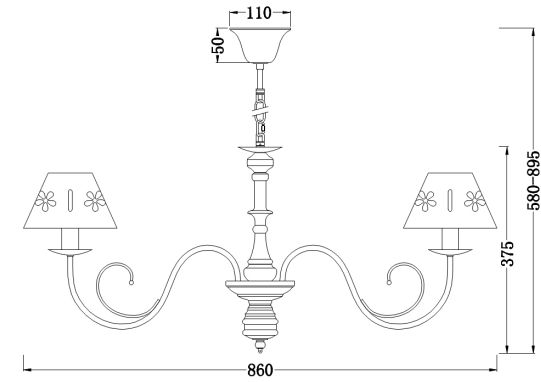

FREYA
TRADITION OF QUALITY

INSTRUCTION

Model: FR2537PL-08W

Chandelier

8 x E14 (60W)

FREYA-LIGHT.COM