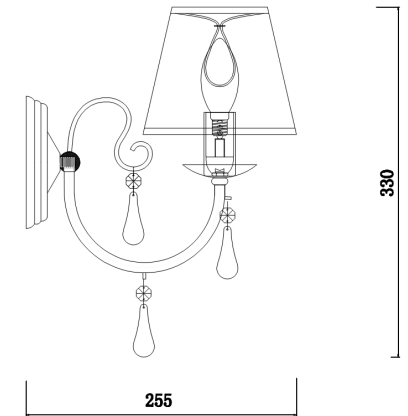

FREYA
TRADITION OF QUALITY

INSTRUCTION

Model: FR2540WL-01BR

Wall Lamp

1 x E14 (40W)

FREYA-LIGHT.COM