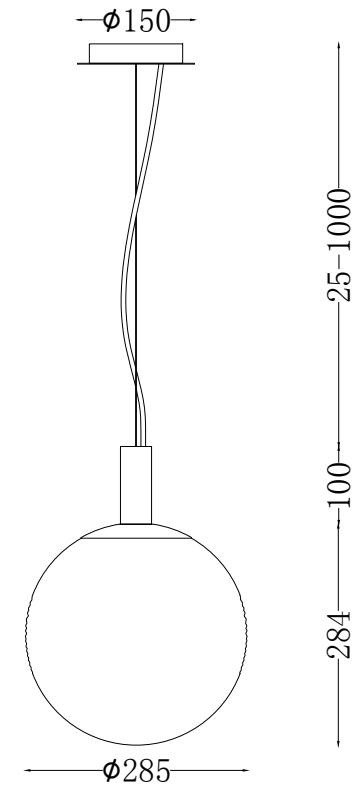

Instruction

P061PL-01GR

1 x E27 (60W)

Model: P061PL-01GR
Collection: Pendant
Series: New Series 061

Pendant Lamps