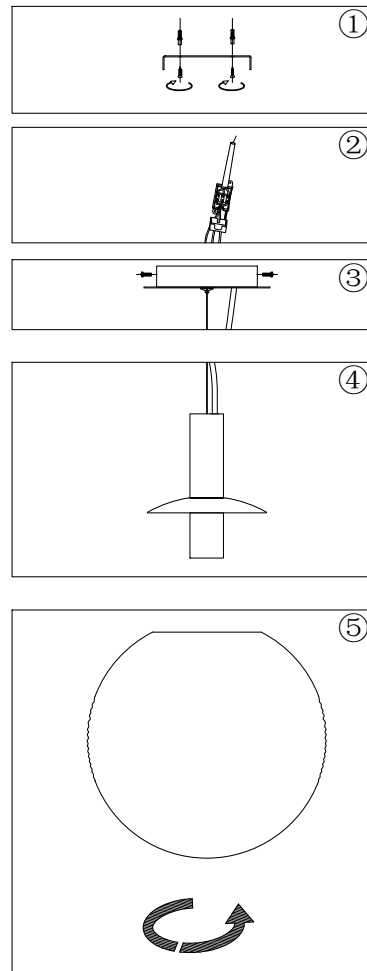

Instruction

P061PL-01GR

1 x E27 (60W)

Model: P061PL-01GR
Collection: Pendant
Series: New Series 061

Pendant Lamps