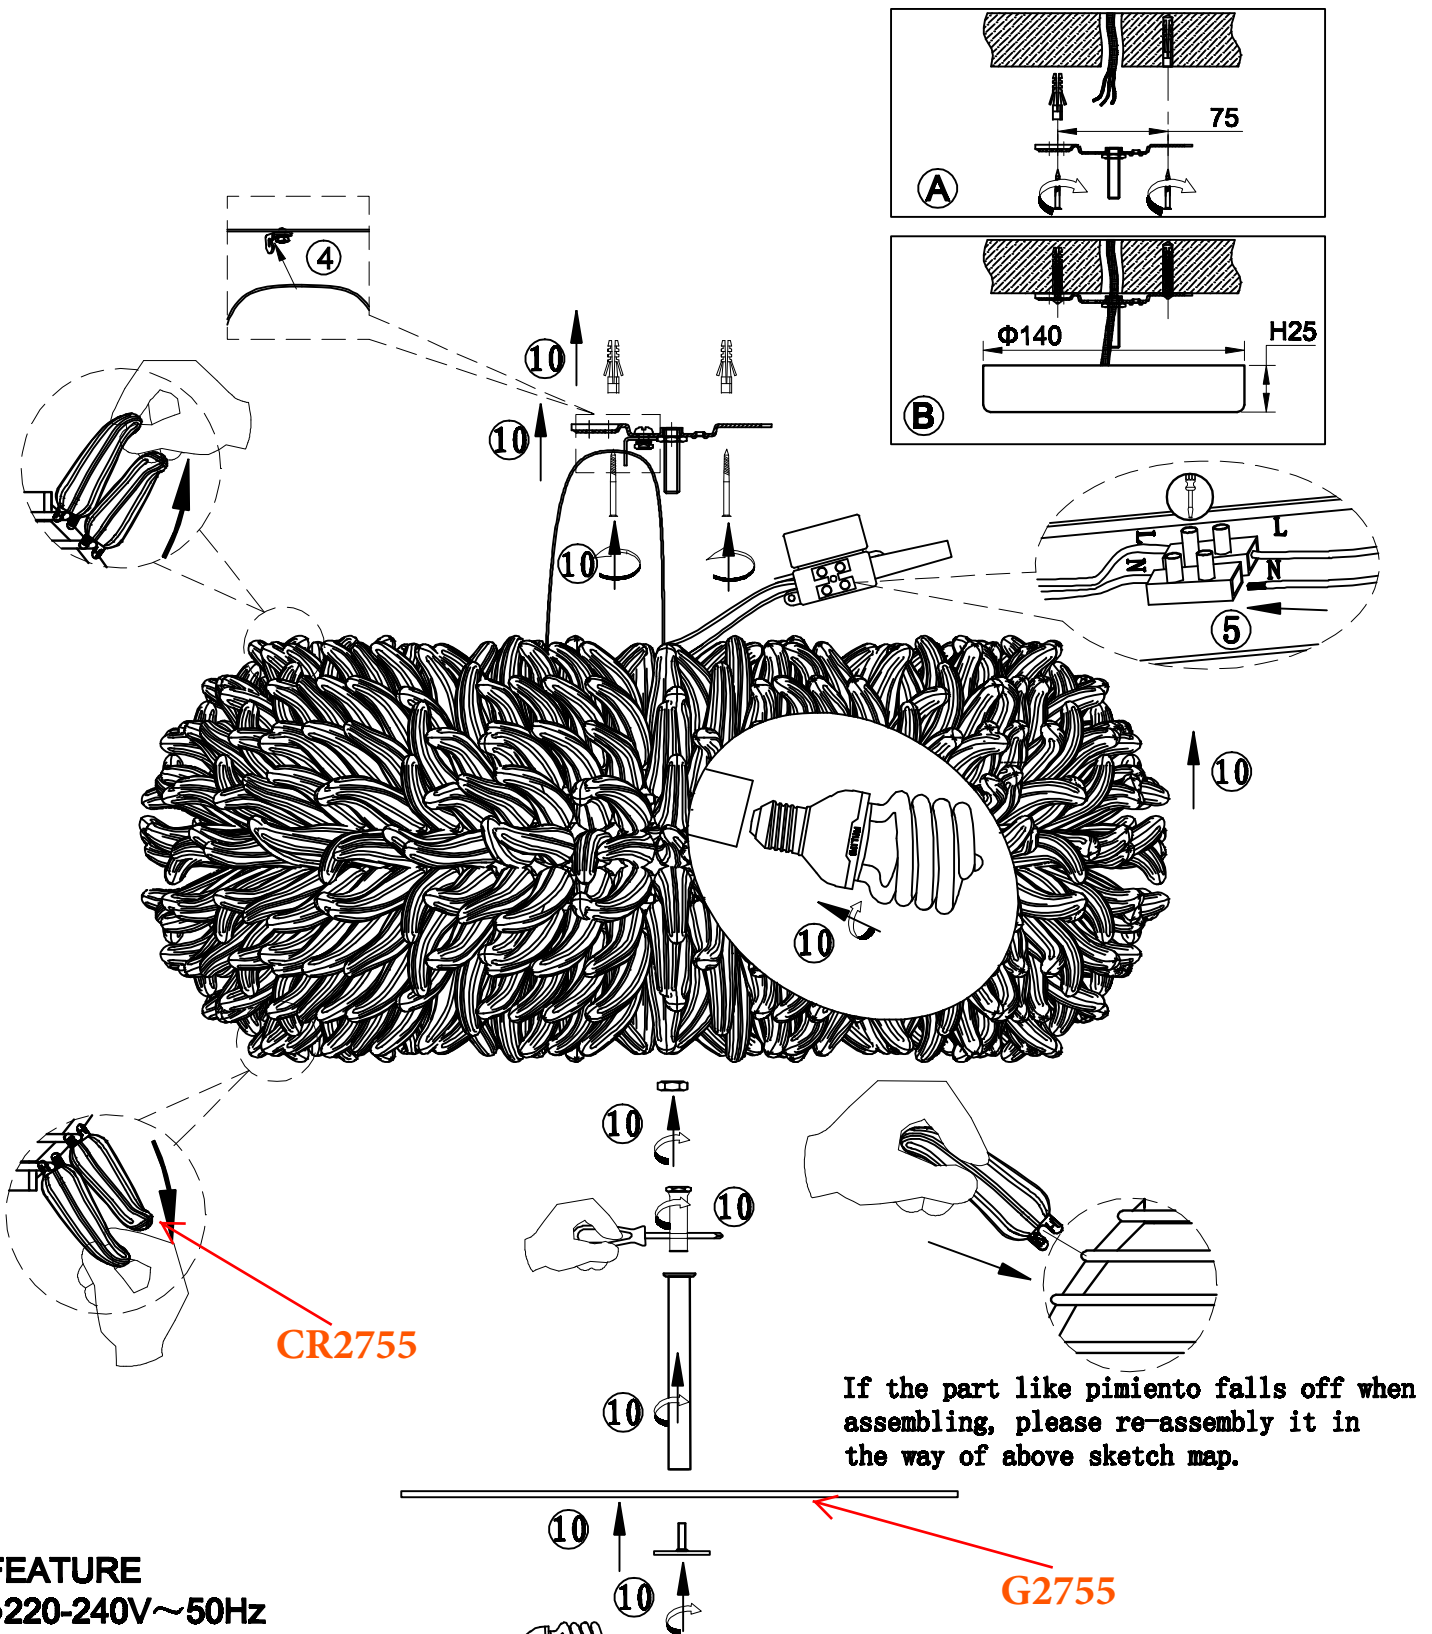

ODEON LIGHT INSTALLATION INSTRUCTION

Item No.: 2755/6C

CR2755

G2755

FEATURE

- 220-240V~50Hz
- Lamp Type: E27 6× Max 20W

The lamp can be only indoor used

If in doubt, consult a qualified electrician or contact your retail outlet. Ensure that you always install the fitting to the relevant regulations. Certain regulations indicate that lighting fittings should be installed by a qualified electrician.