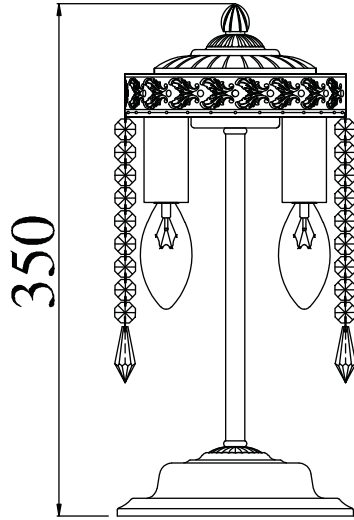

Instruction

Collection: Diamant crystal
Series: Bella
Model: DIA750-WB11-WG
Mobile

2 x E14 (60w)

MAYTONI
DECORATIVE LIGHTING

www.maytoni.de