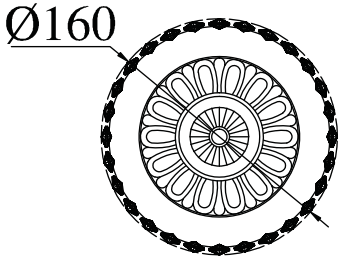

Instruction

Collection: Diamant crystal
Series: Bella
Model: DIA750-WB11-WG
Mobile

2 x E14 (60w)

MAYTONI
DECORATIVE LIGHTING

www.maytoni.de