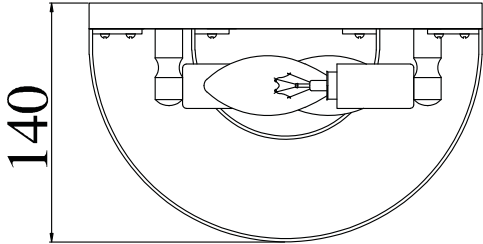

Instruction

Collection: Diamant crystal
Series: Bella
Model: DIA750-WB01-WG
Wall-mounted

A = 8
B = 15

– Wall-mounted

2 x E14 (60w)

MAYTONI
DECORATIVE LIGHTING

www.maytoni.de